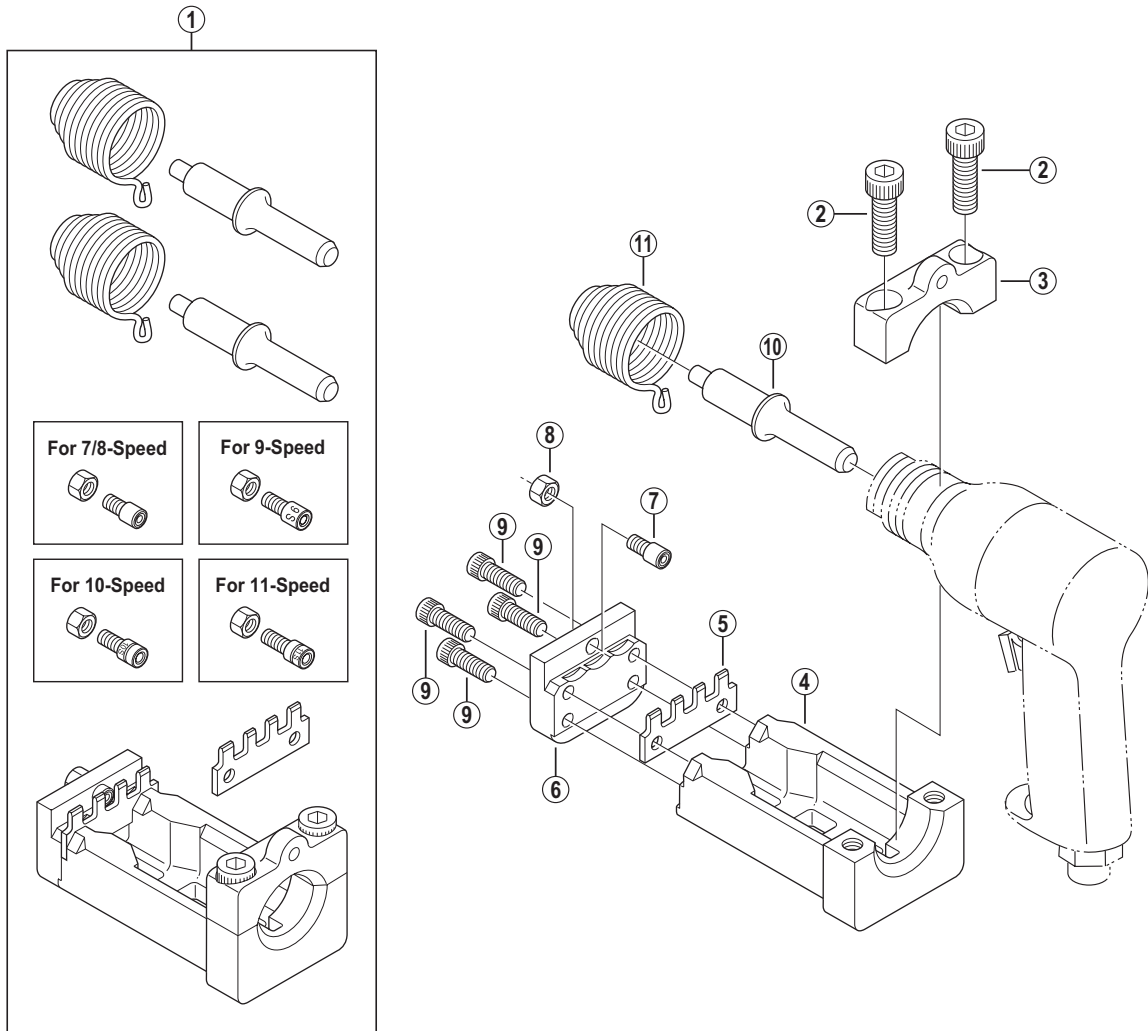

# Chain Connector TL-CN26 Air Gun Type

ITEM NO.	SHIMANO CODE NO.	DESCRIPTION
* 1	Y13098111	TL-CN26 Chain Connector Set
2	Y13004011	Clamp Bolt (M8 x 30)
3	Y13004060	Clamp Band
4	Y13004070	Body
5	Y13004030	Chain Guide
6	Y13004050	Side Plate
7	Y13004040	Push Pin for 7/8-Speed
	Y13004041	Push Pin for 9-Speed
	Y13004042	Push Pin for 10-Speed
	* Y13004043	Push Pin for 11-Speed
8	Y13004020	Nut for Push Pin
9	Y13004010	Bolt (M6 x 20)
10	Y13004080	Rivet
11	Y13004090	Spring for Rivet