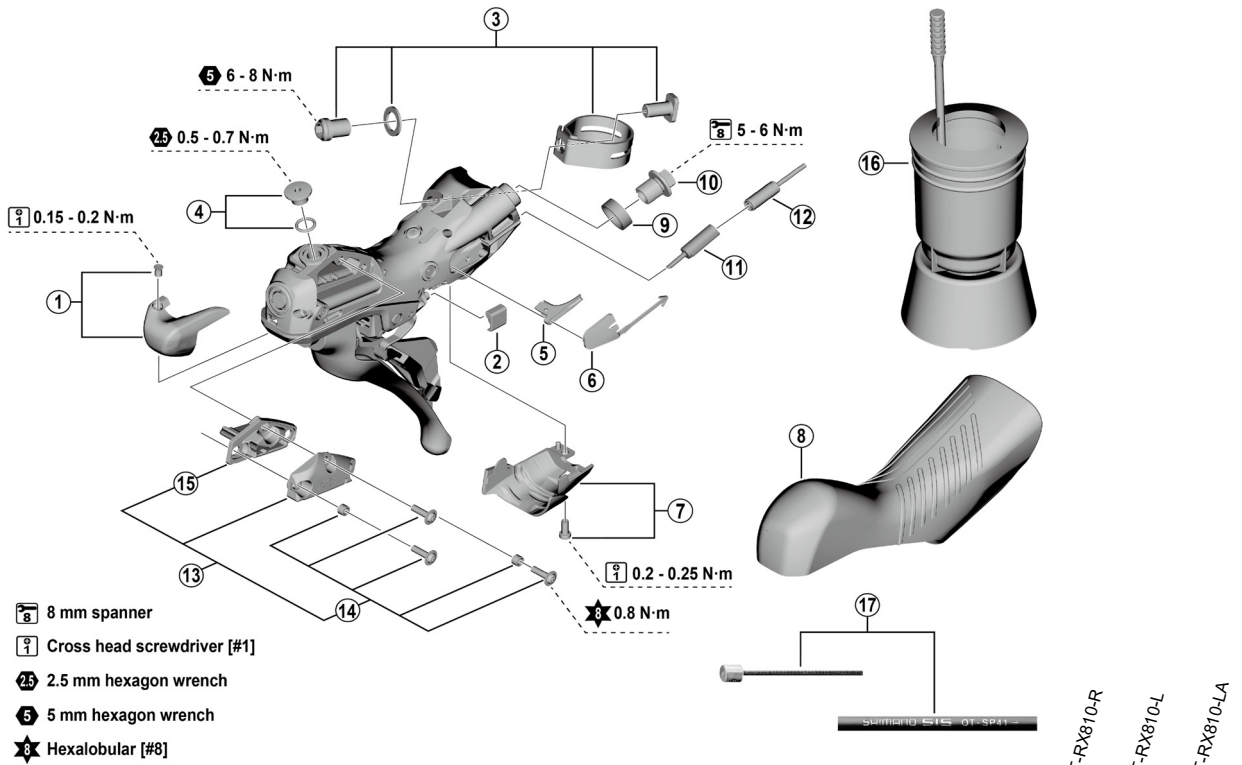

GRX Dual Control Lever (For Disc Brake)

**ST-RX820-R** 12-speed **ST-RX820-L** 2-speed  
**ST-RX820-LA** for Adjustable Seat Post

ITEM NO.	SHIMANO CODE NO.	DESCRIPTION	INTERCHANGEABILITY		
			ST-RX810-R	ST-RX810-L	ST-RX810-LA
1	Y0RY98020	Name plate R and fixing screw	B		
	Y0RZ98010	Name plate L and fixing screw for ST-RX820-L / RX820-LA		B	B
2	Y63X80000	Main lever support R	A		
	Y63X80010	Main lever support L for ST-RX820-L / RX820-LA		A	A
3	Y0E098030	Clamp band unit diameter (23.8 - 24.2 mm)	A	A	A
4	Y0MX98020	Bleed screw and O-ring	B	B	B
5	Y0RY9801T	SL cable guide R	B		
	Y07V75000	SL cable guide L for ST-RX820-L / RX820-LA		A	A
6	Y00E75000	SL cable cover R	A		
	Y0C574000	SL cable cover L for ST-RX820-L / RX820-LA		A	A
7	Y0C698040	Unit cover R and fixing screw	A		
	Y0C598020	Unit cover L and fixing screw for ST-RX820-L / RX820-LA		A	A
8	Y0RY98010	Bracket covers (pair)	B	B	B
9	Y0RM9801T	Joint support ring	B	B	B
10	Y8RD02000	Flange flare nut (M9/black)	A	A	A
11	Y63Z27000	Outer cap with short tongue for ST	A	A	A
12	Y63Z28000	Outer cap with long tongue for ST-RX820-R / RX820-L	A	A	
13	Y0C698060	Right-hand lid unit	A		
	Y0C598030	Left-hand lid unit for L for ST-RX820-L / RX820-LA		A	A
14	Y0C698070	Lid fixing screw (3 pcs.) and lid spacer (2 pcs.)	A	A	A
15	Y0C678000	Diaphragm R	A		
	Y0C578000	Diaphragm L for ST-RX820-L / RX820-LA		A	A
16	Y13000090	TL-BR002 Funnel unit for M7 screw	A	A	A
17	Y8ZG98090	OT-SP41 OPTISLICK shift cable sets black (OT-RS900 is included) • Outer cap with short tongue for ST (2 pcs.) • SIS-SP40 outer caps (3 pcs.) • SIS-SP40 sealed outer caps (1 pc.) • Inner end caps (2 pcs.)	A	A	A
	Y8ZG98100	OT-SP41 OPTISLICK shift cable sets white (OT-RS900 is included) • Outer cap with short tongue for ST (2 pcs.) • SIS-SP40 outer caps (3 pcs.) • SIS-SP40 sealed outer caps (1 pc.) • Inner end caps (2 pcs.)	A	A	A
	Y8ZG98110	OT-SP41 OPTISLICK shift cable sets red (OT-RS900 is included) • Outer cap with short tongue for ST (2 pcs.) • SIS-SP40 outer caps (3 pcs.) • SIS-SP40 sealed outer caps (1 pc.) • Inner end caps (2 pcs.)	A	A	A
	Y8ZG98120	OT-SP41 OPTISLICK shift cable sets high-tech gray (OT-RS900 is included) • Outer cap with short tongue for ST (2 pcs.) • SIS-SP40 outer caps (3 pcs.) • SIS-SP40 sealed outer caps (1 pc.) • Inner end caps (2 pcs.)	A	A	A