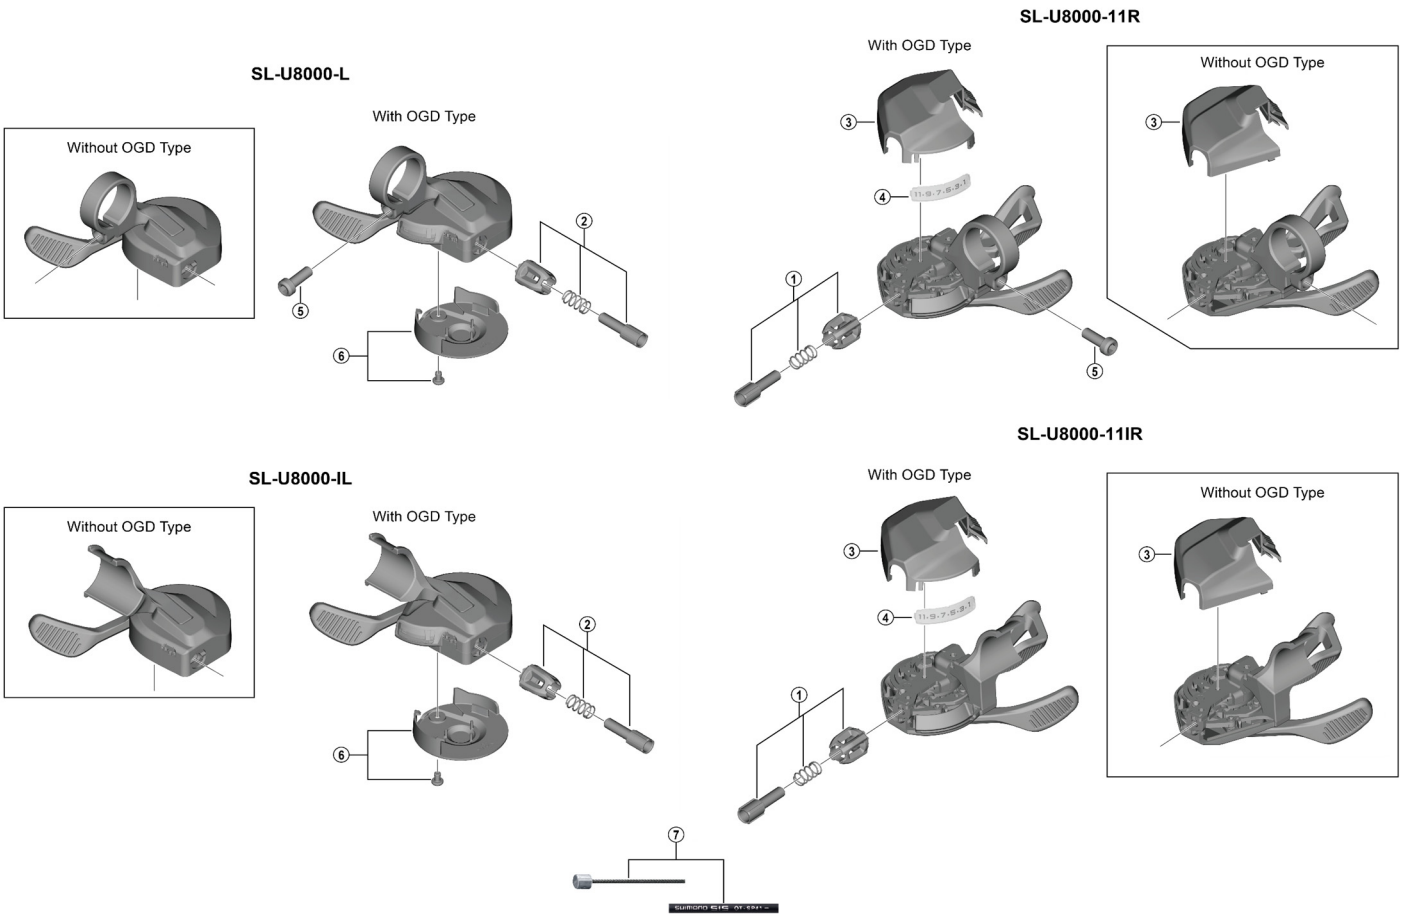

CUES Shifter

SL-U8000-11R 11-speed

SL-U8000-11IR 11-speed / I-SPEC II

SL-U8000-L 2-speed

SL-U8000-IL 2-speed / I-SPEC II

ITEM NO.	SHIMANO CODE NO.	DESCRIPTION	INTERCHANGEABILITY		
			SL-M8130/M8100-R	SL-M5130/MT100-R	SL-M8100-L/MT100-L
1	Y03K98030	Right hand cable adjustment barrel unit	B	A	B
2	Y06N98040	Left hand cable adjustment barrel unit	A	B	A
3	Y0PY98010	Right hand upper cover unit for with OGD type			
	Y0PY98020	Right hand upper cover unit for without OGD type			
4	Y0PY9801T	Right hand indicator lens			
5	Y6T842100	Mounting screw (M5 x 13.5)	A	A	A
6	Y0GU98020	Left hand lever cap and fixing screw			A
7	Y60198090	OT-SP41 OPTISLICK shifting cable sets (Black) for front double bike • Inner cable (1.2 x 2100 mm / 1.2 x 1800 mm) • Sealed outer caps, plastic (9 pcs.) • Sealed outer cap nose (1 pc.) • Rubber shield (1 pc.) • Inner end caps (2 pcs.)	A	A	A
	Y60198092	OT-SP41 OPTISLICK shifting cable sets (Black) for front single bike • Inner cable (1.2 x 2100 mm) • Sealed outer caps, plastic (5 pcs.) • Sealed outer cap nose (1 pc.) • Rubber shield (1 pc.) • Inner end caps (1 pc.)	A	A	A

A: Same parts.

B: Parts are usable, but differ in materials, appearance, finish, size, etc.

Absence of mark indicates non-interchangeability.

Specifications are subject to change without notice.

Mar.-2023-4970