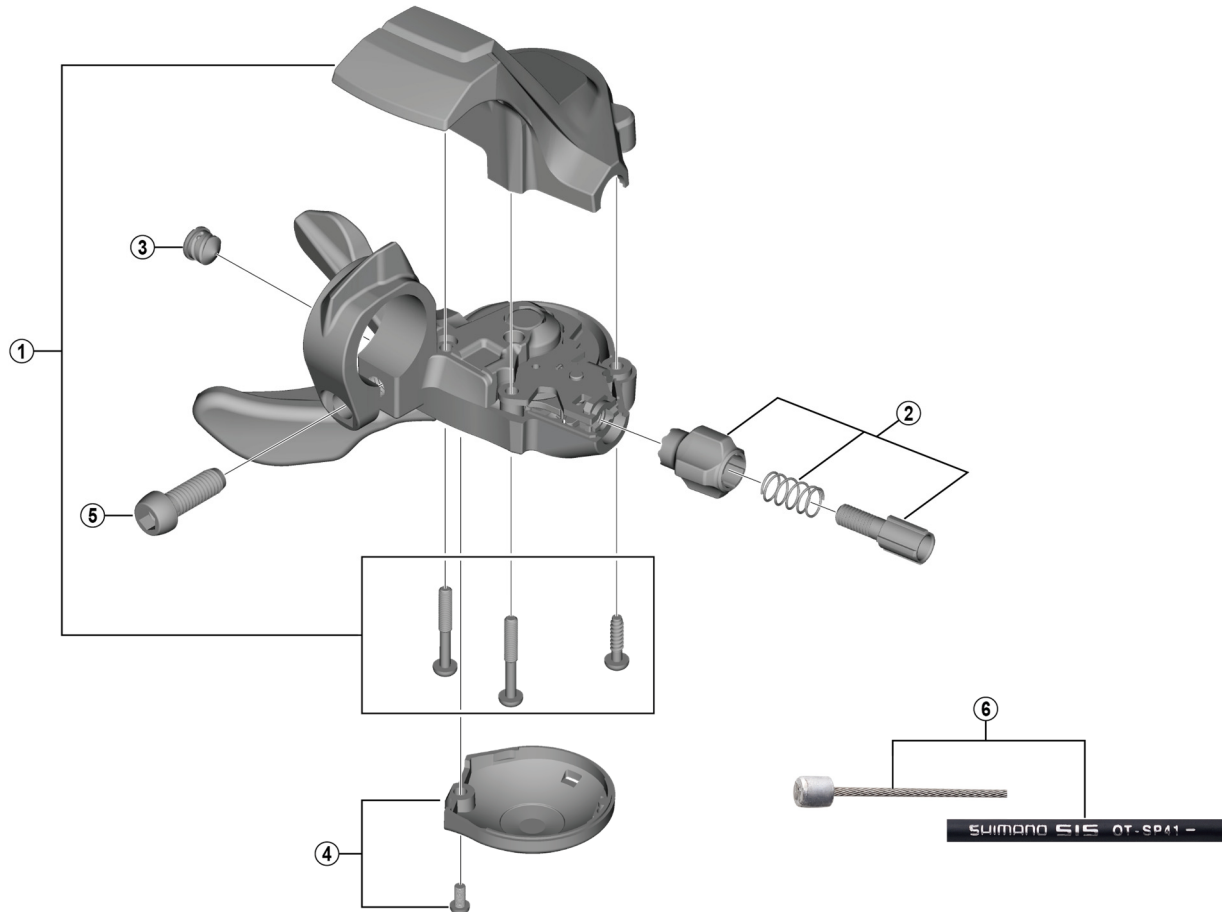

ACERA Rapidfire Plus Lever SL-M3010-L (2x9-speed)

For Left Hand

ITEM NO.	SHIMANO CODE NO.	DESCRIPTION
1	Y0D898010	L.H. Indicator Unit
2	Y6PZ98070	Cable Adjusting Bolt Unit
3	Y6CD33000	Inner Hole Cap
4	Y6TB98060	Main Lever Cover & Fixing Screw
5	Y01L49000	Clamp Bolt (M6 x 17.8)
6	Y60198090	OT-SP41 OPTISLICK shift cable sets (Black) <ul style="list-style-type: none"> • Sealed outer caps, plastic (9 pcs.) • Sealed outer cap nose (1 pc.) • Rubber shield (1 pc.) • Inner end caps (2 pcs.)
	Y60198091	OT-SP41 OPTISLICK shift cable sets (White) <ul style="list-style-type: none"> • Sealed outer caps, plastic (9 pcs.) • Sealed outer cap nose (1 pc.) • Rubber shield (1 pc.) • Inner end caps (2 pcs.)

Apr.-2017-4287

© Shimano Inc. I

Specifications are subject to change without notice.

SHIMANO