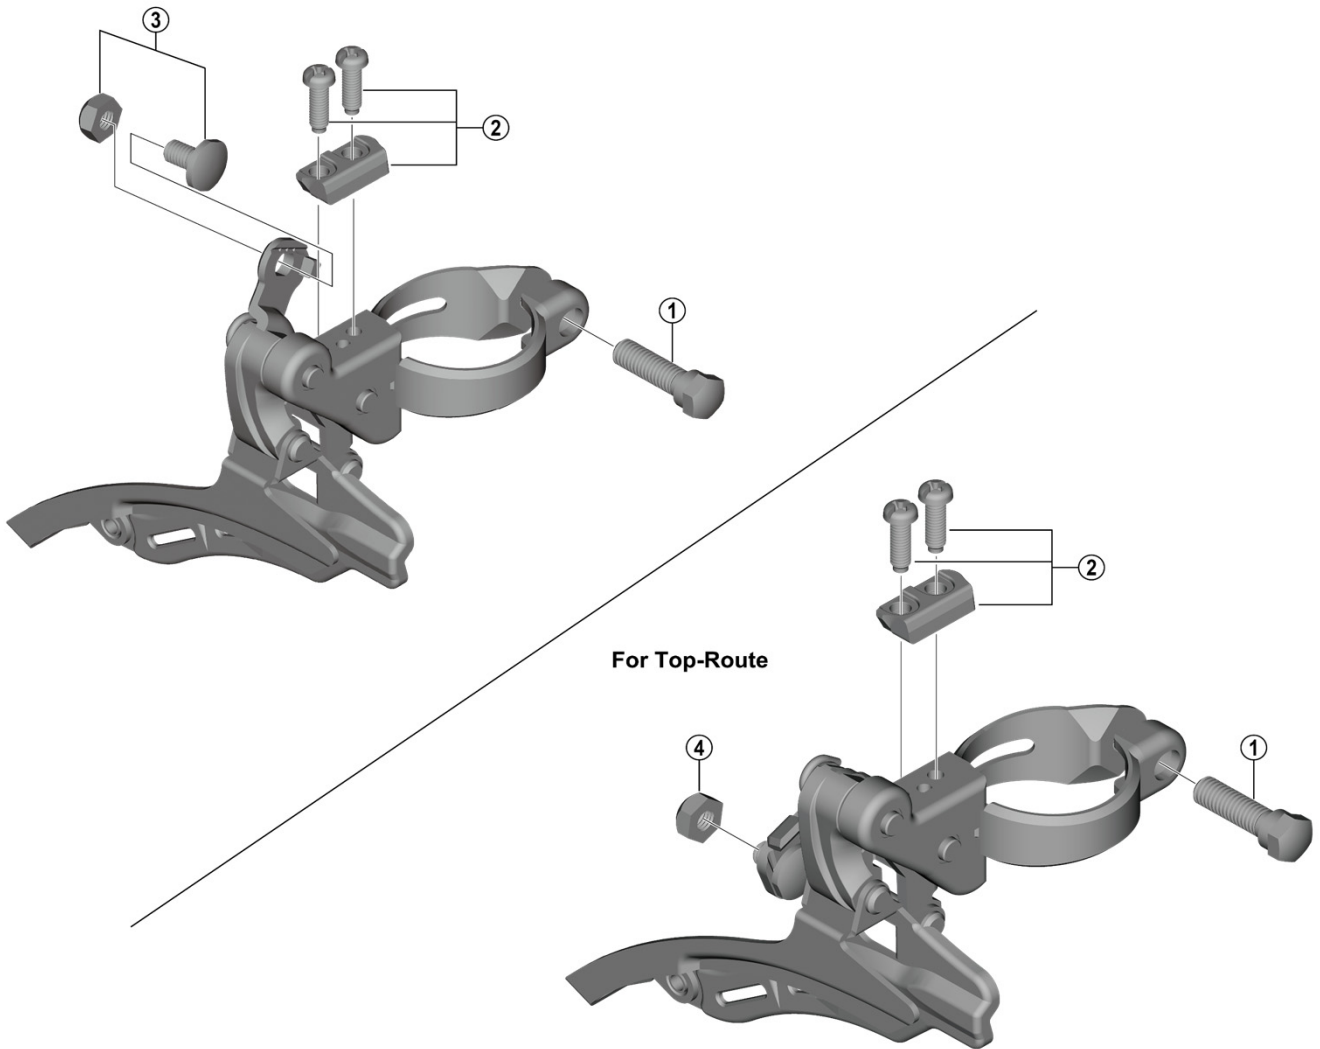

Tourney TZ Front Derailleur

FD-TZ500

FD-TZ510

ITEM NO.	SHIMANO CODE NO.	DESCRIPTION	INTERCHANGEABILITY	
1	Y57615100	Clamp Screw	B	
2	Y5YL98010	Stroke Adjust Screws (M4 x 13) & Plate	A	
3	Y5G598030	Cable Fixing Bolt & Nut	A	
* 4	Y54124010	Cable Fixing Nut		

A: Same parts.

B: Parts are usable, but differ in materials, appearance, finish, size, etc.

Absence of mark indicates non-interchangeability.

Specifications are subject to change without notice.

FD-TY300

May-2020-4212A