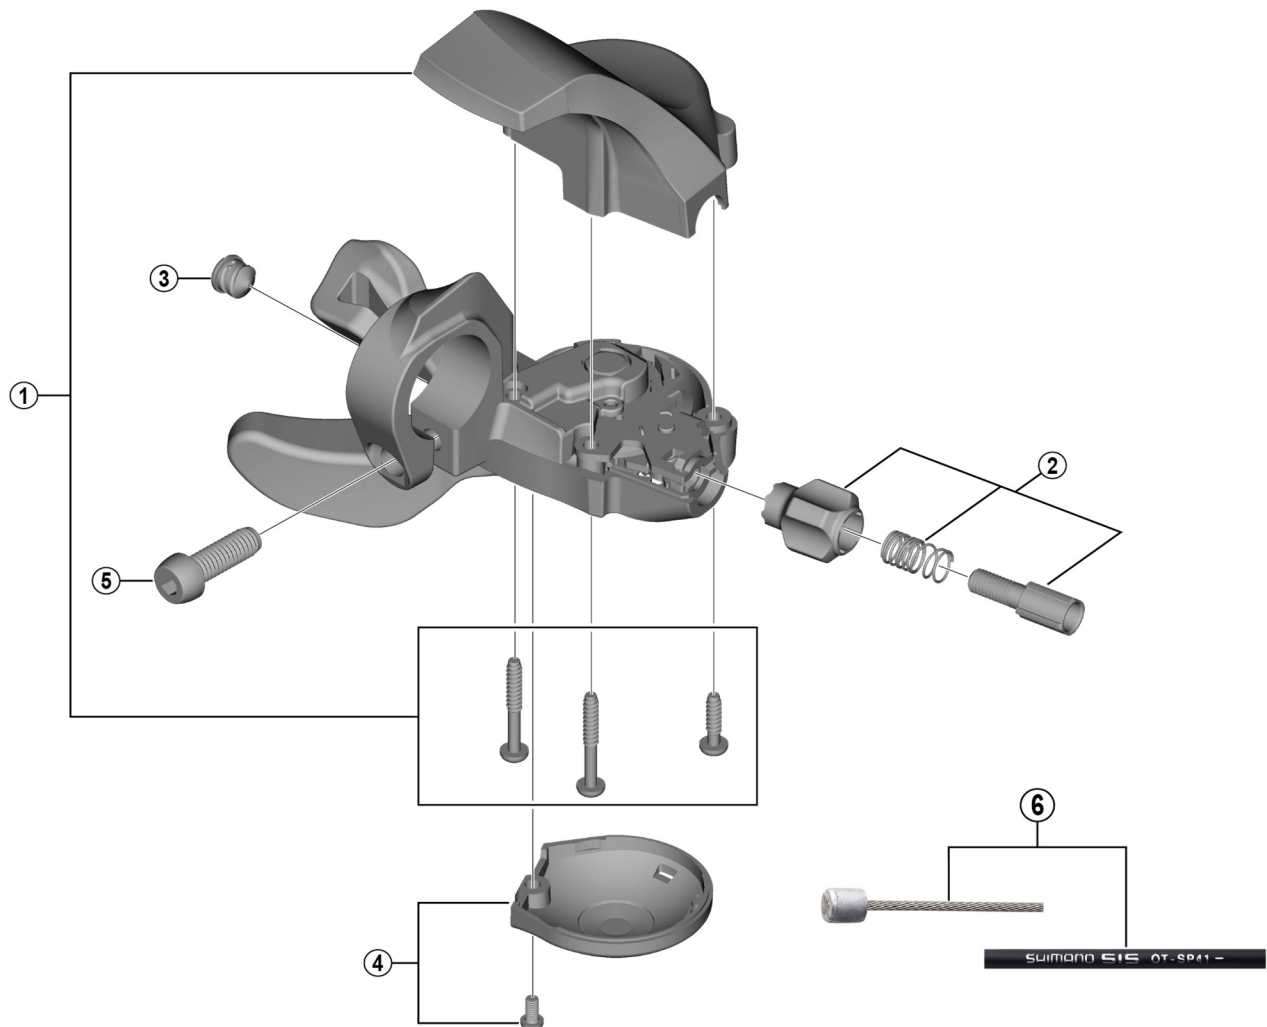

CLARIS Rapidfire Plus Lever
SL-R2030-L (3x8-speed)

For Left Hand

ITEM NO.	SHIMANO CODE NO.	DESCRIPTION
1	Y2B598010	L.H. Indicator Unit
2	Y6PZ98070	Cable Adjusting Bolt Unit
3	Y6CD33000	Inner Hole Cap
4	Y6TB98060	Main Lever Cover & Fixing Screw
5	Y6W146000	Clamp Bolt (M6 x 17.8)
6	Y60098022	OT-SP41 shift cable sets stainless steel • SIS-SP40 outer caps (4 pcs.) • SIS-SP40 sealed outer caps (1 pc.) • OT-SP41 sealed outer cap for rear derailleur (1 pc.) • Inner end caps (2 pcs.)