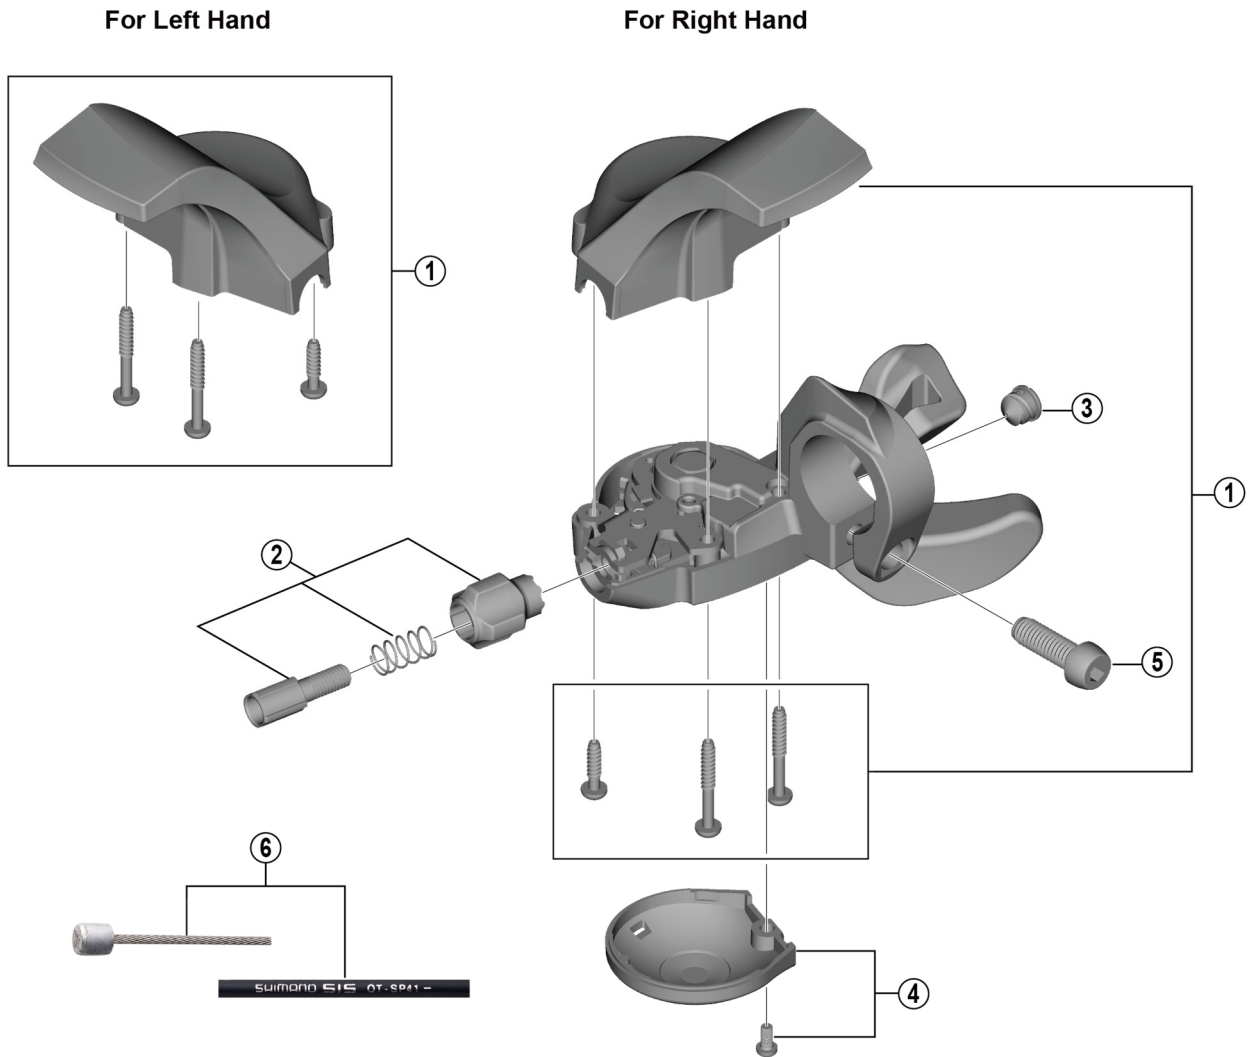

# CLARIS Rapidfire Plus Lever

## SL-R2000 (2x8-speed)

ITEM NO.	SHIMANO CODE NO.	DESCRIPTION	INTERCHANGEABILITY			
			SL-R3000	SL-M4000	SL-M3000	SL-M2000
1	Y2B398010	R.H. Indicator Unit				
	Y2B498010	L.H. Indicator Unit				
2	Y6PZ98070	Cable Adjusting Bolt Unit	A	A	A	A
3	Y6CD33000	Inner Hole Cap	A	A	A	A
4	Y6TB98060	Main Lever Cover & Fixing Screw		A	A	A
5	Y6W146000	Clamp Bolt (M6 x 17.8)	A			
6	Y60098022	OT-SP41 shift cable sets stainless steel <ul style="list-style-type: none"> <li>• SIS-SP40 outer caps (4 pcs.)</li> <li>• SIS-SP40 sealed outer caps (1 pc.)</li> <li>• OT-SP41 sealed outer cap for rear derailleur (1 pc.)</li> <li>• Inner end caps (2 pcs.)</li> </ul>				