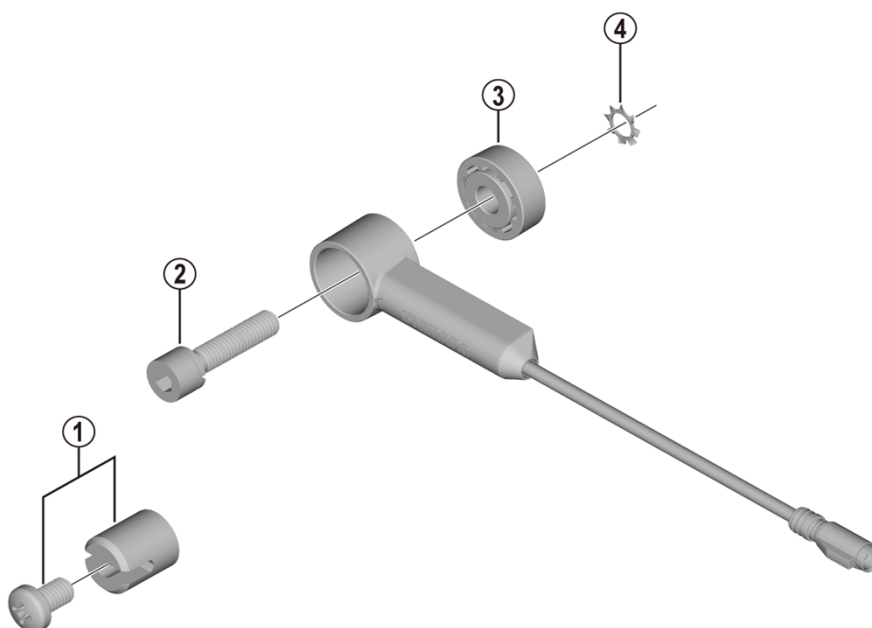

Speed Sensor Unit SM-DUE10

ITEM NO.	SHIMANO CODE NO.	DESCRIPTION
1	Y72H98010	Magnet unit
2	Y70L000G0	Speed sensor fixing screw L16 (4 mm hexagon head)
	Y70L000U0	Speed sensor fixing screw L22 (4 mm hexagon head)
	Y72H00012	Speed sensor fixing screw L16 (HEXALOBULAR T25 head)
	Y72H00013	Speed sensor fixing screw L22 (HEXALOBULAR T25 head)
3	Y70L000F0	Spacer
4	Y70L000M0	Toothed washer