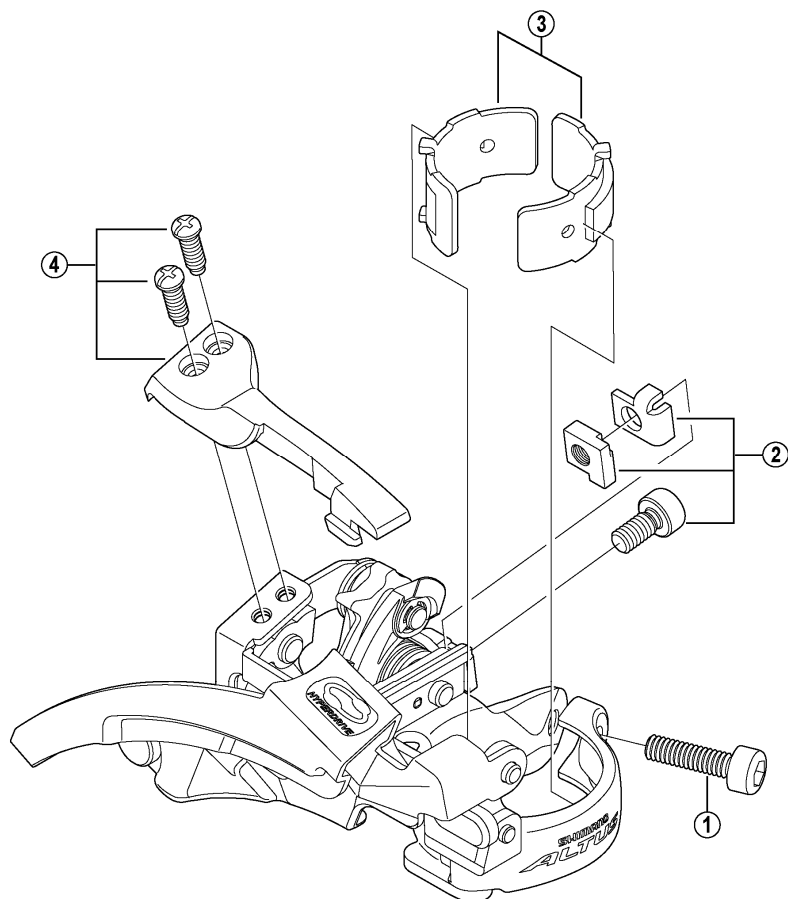

ALTUS Front Derailleur

FD-M310

FD-M412

FD-M410

FD-M413

ITEM NO.	SHIMANO CODE NO.	DESCRIPTION	INTERCHANGEABILITY		
			FD-M412	FD-M410	FD-M413
1	Y59L19800	Clamp Bolt (M5 x 18.5)	A	A	A
2	Y5GN98010	Cable Fixing Bolt Unit (M5 x 9.8)	A	A	
*	Y5GZ98010	Clamp Band Adapters for S-size / ϕ 28.6 mm (1-1/8") B-Type			
	Y5L298010	Clamp Band Adapters for S-size / ϕ 28.6 mm (1-1/8") A-Type			
	Y5L298020	Clamp Band Adapters for M-size / ϕ 31.8 mm (1-1/4")			
4	Y5KJ98010	Stroke Adjust Screws (M4 x 12) & Plate	A		

A: Same parts.

B: Parts are usable, but differ in materials, appearance, finish, size, etc.

Absence of mark indicates non-interchangeability.

May.-2010-2676B

© Shimano Inc. A

Specifications are subject to change without notice.