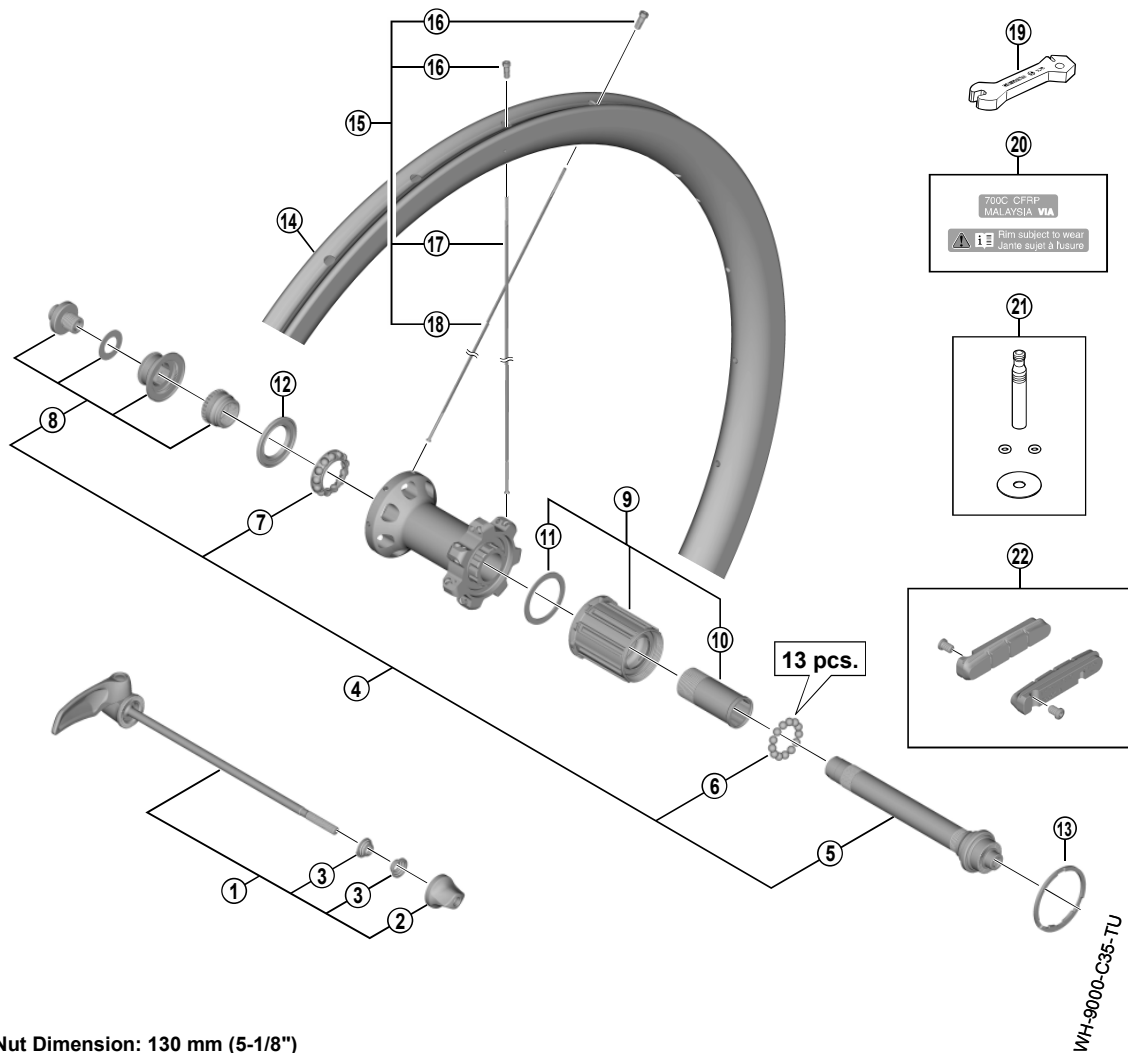

DURA-ACE Rear Wheel

WH-R9100-C40-TU-R 10/11-speed

• Over Lock Nut Dimension: 130 mm (5-1/8")

ITEM NO.	SHIMANO CODE NO.	DESCRIPTION	INTERCHANGEABILITY	
1	Y07E98010	Complete Quick Release 163 mm (6-13/32")	B	
	Y07E98020	Complete Quick Release 168 mm (6-5/8")	B	
2	Y0B198020	Quick Release Nut	B	
3	Y23321000	Volute Spring	A	
4	Y07L98010	Complete Hub Axle	B	
5	Y3D898030	Hub Axle Unit	B	
6	Y00091270	Stainless Ball (3/16") 22 pcs.	A	
7	Y25R98080	Ball Retainer (3/16")	A	
8	Y07L98020	Left Hand Lock Bolt Unit	B	
9	Y3DZ98060	Complete Freewheel Body	B	
10	Y3CN98090	Body Fixing Bolt	A	
11	Y3CZ12000	Freewheel Body Washer	A	
12	Y26D10000	Seal Ring	A	
13	Y4T724000	Low Spacer (1.85 mm)	A	
* 14	EWHRIMZ2F58	Rim (21H)		
15	EWHSPOKE3GB1	Spoke Unit {Spoke (294 mm x 14 pcs. / 272 mm x 7 pcs.) / Nipple (21 pcs.)}	A	
16	Y4SYN1000	Nipple	A	
17	Y4T7S5000	Righth Hand Spoke (294 mm)	A	
18	Y4T7S4000	Left Hand Spoke (272 mm)	A	
19	Y4SY11000	Nipple Wrench 3.75	A	
20	Y07K98040	Rim Sticker Unit		
21	Y4G998100	Valve Extension Unit	A	
22	Y8PP98060	R55C4-A Brake Shoes (-1 mm thinner shoe) & Fixing Bolts (Pair) for Carbon Rim	A	

A: Same parts.

B: Parts are usable, but differ in materials, appearance, finish, size, etc.

Absence of mark indicates non-interchangeability.

Specifications are subject to change without notice.

Jul.-2017-4083A