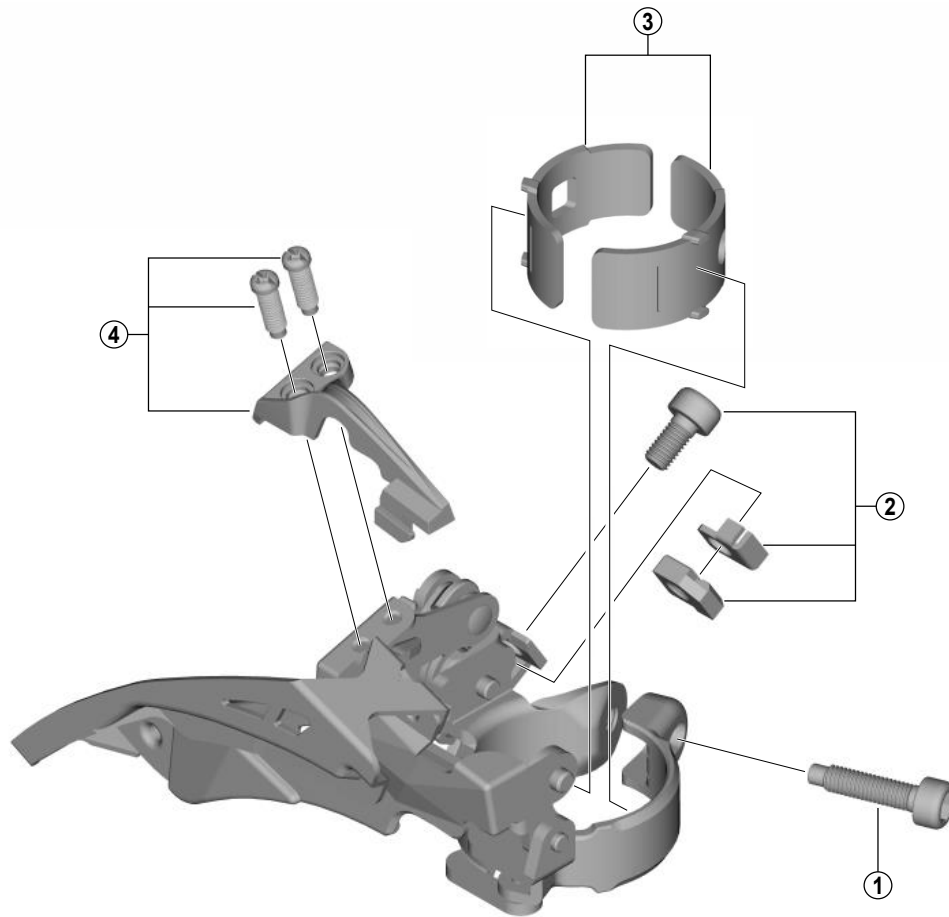

TOURNEY Front Derailleur
FD-TY710 For 48T

ITEM NO.	SHIMANO CODE NO.	DESCRIPTION	INTERCHANGEABILITY		
			FD-M191	FD-TX51	FD-TX800
1	Y59L19800	Clamp Bolt (M5 x 18.5)	A	A	A
2	Y5YU98010	Cable Fixing Bolt Unit (M5 x 9.8)	A	A	
3	Y5YS98020	Clamp Band Adapter Unit for S-size / \varnothing 28.6 mm			
	Y5YS98030	Clamp Band Adapter Unit for M-size / \varnothing 31.8 mm			
4	Y5YS98040	Stroke Adjust Screws (M4 x 13) & Plate	B	B	

A: Same parts.

B: Parts are usable, but differ in materials, appearance, finish, size, etc.

Absence of mark indicates non-interchangeability.

Specifications are subject to change without notice.

Oct.-2015-3955