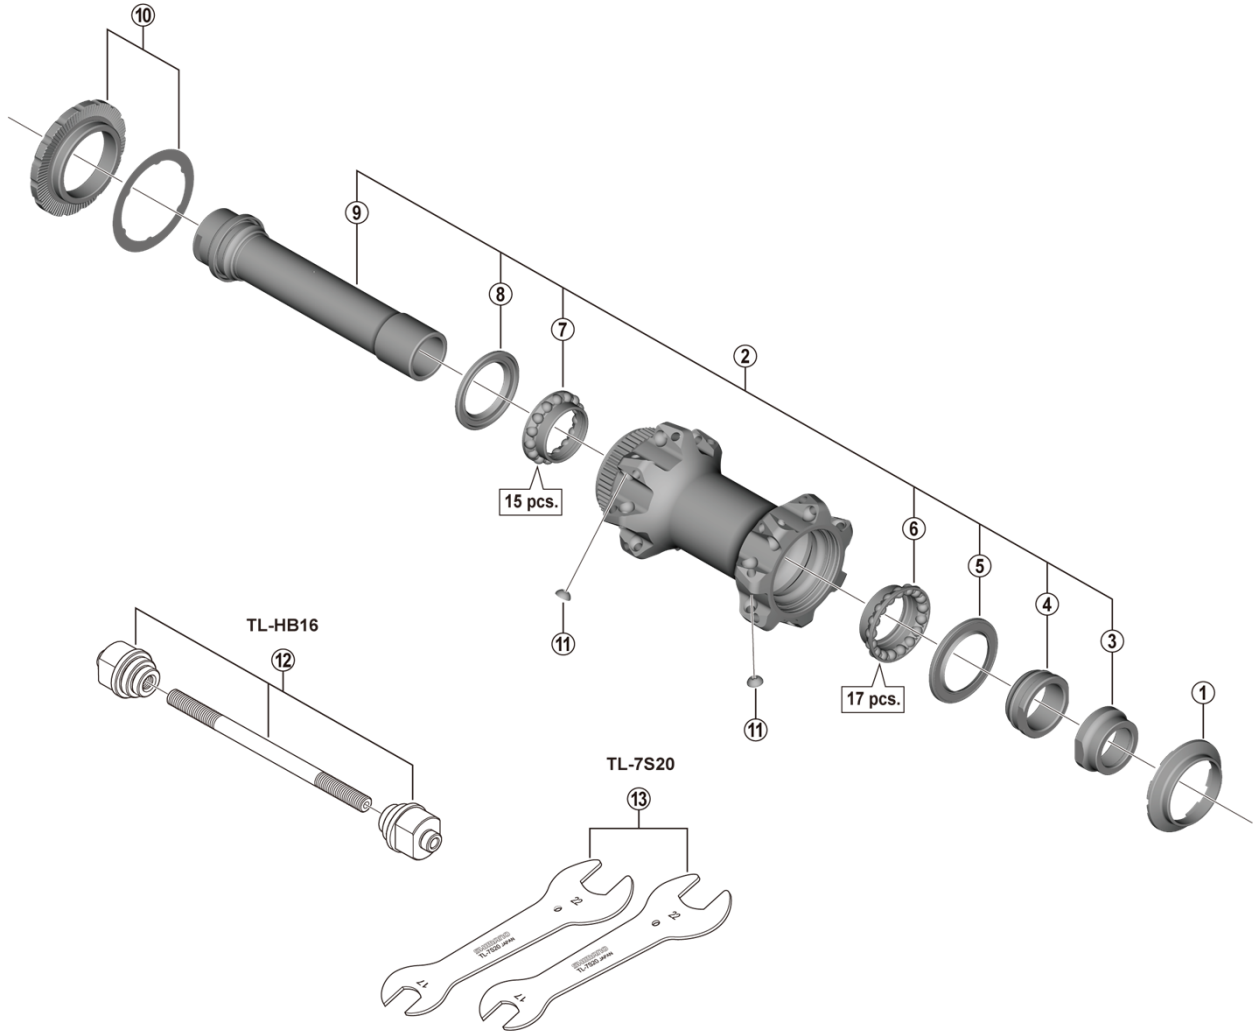

XTR Front Hub (For Disc Brake)

# HB-M9110-BS

• Over Lock Nut Dimension: 110 mm (4-11/32")

ITEM NO.	SHIMANO CODE NO.	DESCRIPTION	INTERCHANGE-ABILITY
1	Y27X17000	Cap	
2	Y2CX98010	Complete Hub Axle	
3	Y2CX06000	Right Hand Lock Nut	
4	Y27X11000	Right Hand Cone (M19)	
5	Y27X15000	Right Hand Seal Ring	
6	Y2CW98020	Right Hand Ball Retainer (5/32" x 17)	
7	Y2CW98030	Left Hand Ball Retainer (5/32" x 15)	
8	Y27X14000	Left Hand Seal Ring	
9	Y2CX98020	Hub Axle Unit	
10	Y2CW98050	Lock Ring & Washer	
11	Y44801000	Spherical Washer	
12	Y20W98020	TL-HB16 Hub Setting Tool	
13	Y13098900	TL-7S20 Hub Spanner (17 mm x 22 mm) 2 pcs.	

A: Same parts.

B: Parts are usable, but differ in materials, appearance, finish, size, etc.

Absence of mark indicates non-interchangeability.

Specifications are subject to change without notice.

Jan.-2019-4464