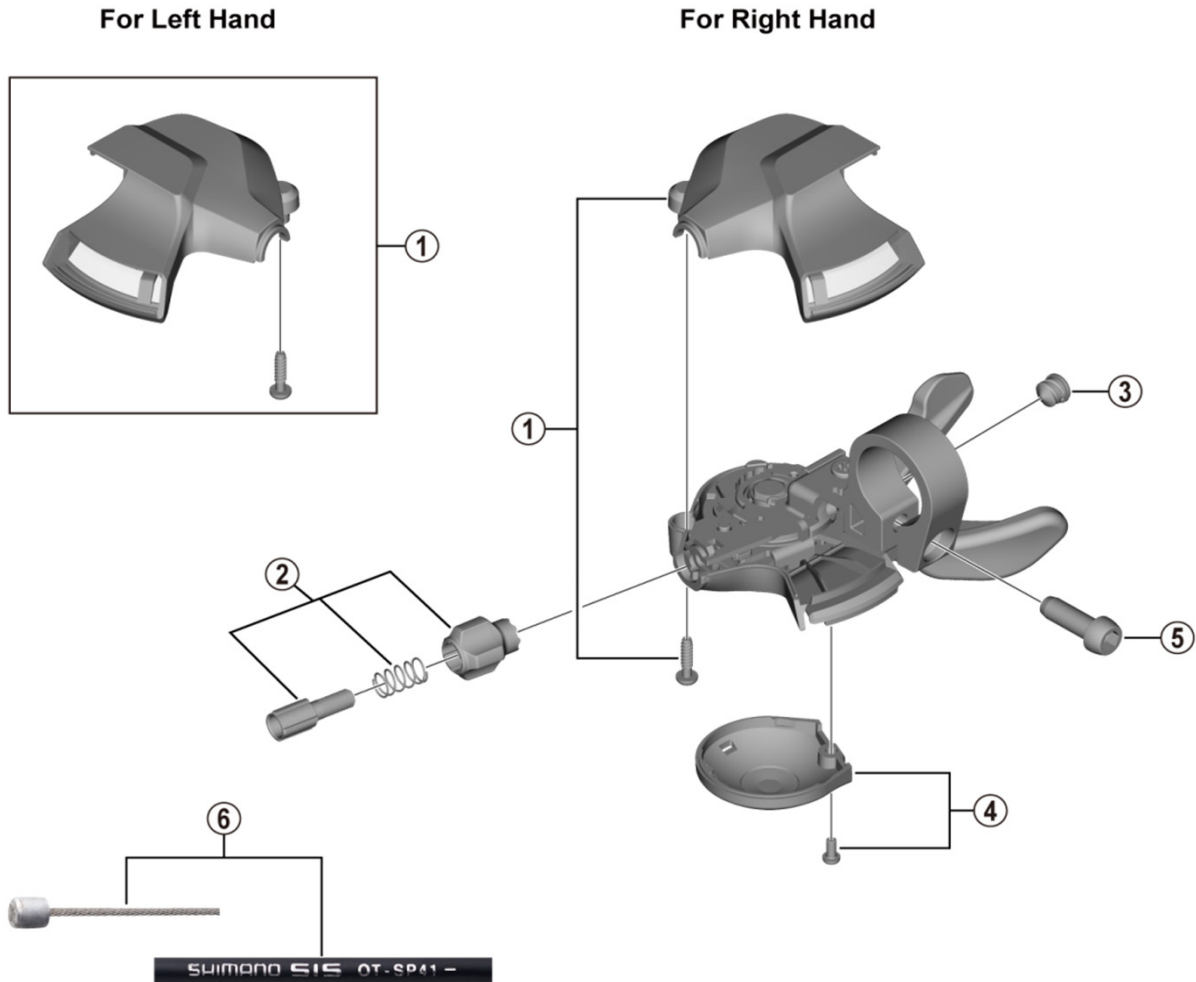

# Rapidfire Plus Lever

## SL-M315 (2/3x8/7-speed)

ITEM NO.	SHIMANO CODE NO.	DESCRIPTION
1	Y0HT98010	R.H. Indicator Unit for 8-speed
	Y0HS98010	R.H. Indicator Unit for 7-speed
	Y0K998010	L.H. Indicator Unit for 2-speed
	Y0HU98010	L.H. Indicator Unit for 3-speed
2	Y6PZ98070	Cable Adjustment Barrel Unit
3	Y6CD33000	Inner Hole Cap
4	Y6TB98060	Main Lever Cover and Fixing Screw
5	Y6R322000	Clamp Screw (M6 x 17.5)
* 6	Y60098021	OT-SP41 shift cable sets stainless steel <ul style="list-style-type: none"> <li>• Sealed outer caps, plastic (9 pcs.)</li> <li>• Sealed outer cap nose (1 pc.)</li> <li>• Rubber shield (1 pc.)</li> <li>• Inner end caps (2 pcs.)</li> </ul>