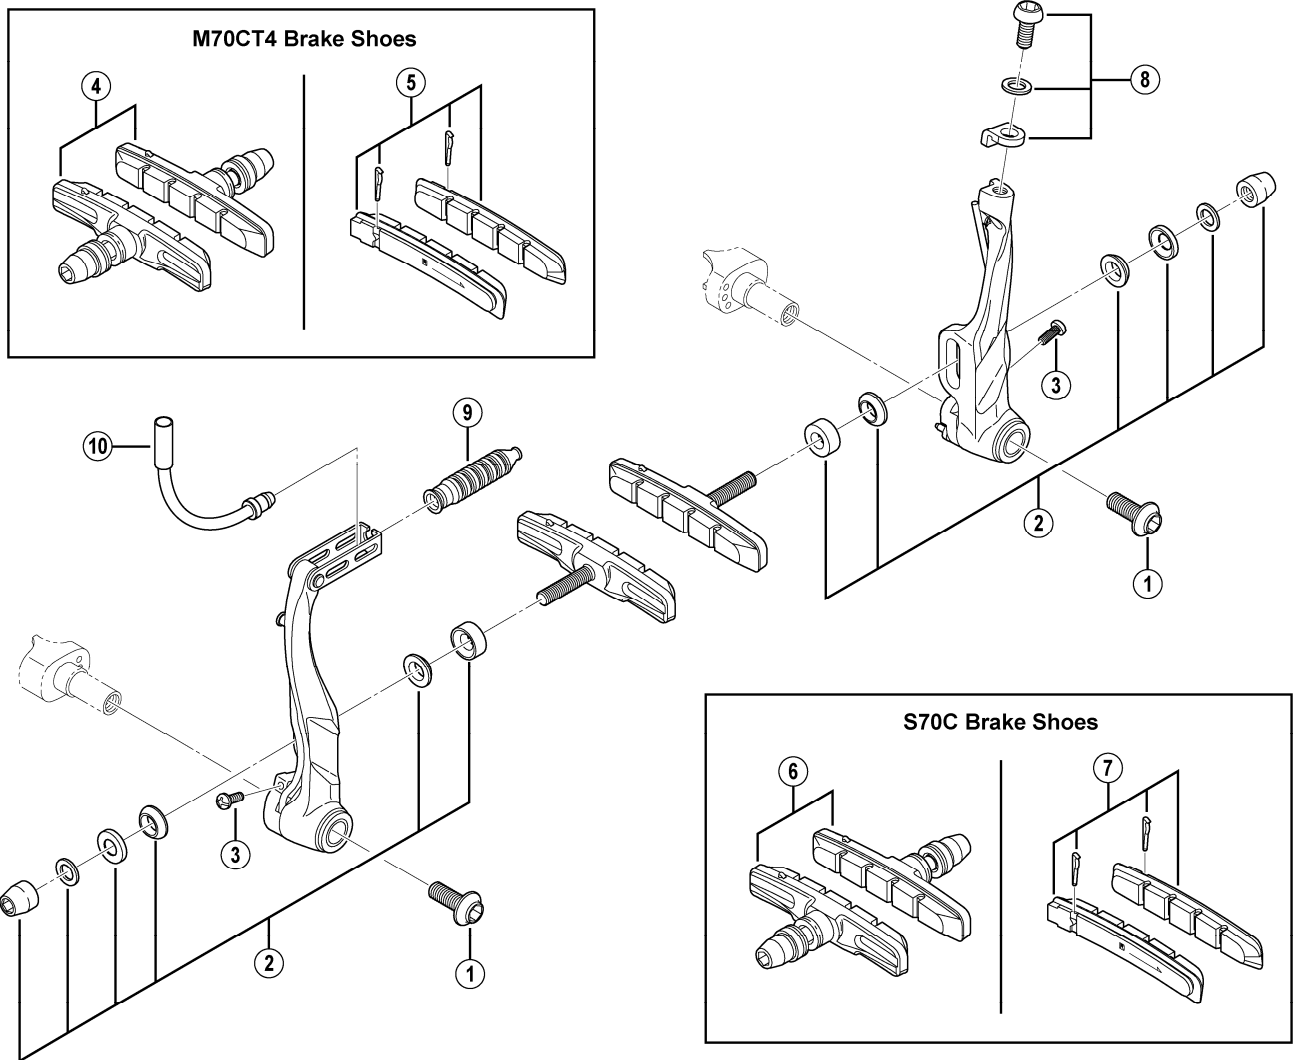

DEORE XT V-Brake

BR-T780-S Silver Version

BR-T780-L Black Version

ITEM NO.	SHIMANO CODE NO.	DESCRIPTION	INTERCHANGEABILITY		
1	Y8EM07000	Link Fixing Bolt (M6 x 16)	A	A	
	Y8EM07010	Link Fixing Bolt (M6 x 25)	A	A	
2	Y8EM98040	Shoe Fixing Nut Unit	A	A	
3	Y8GV05000	Spring Tension Adjustment Screw (M3 x 8)	A	A	
4	Y8K398010	M70CT4 Cartridge-Type Brake Shoe Set (Pair)			
5	Y8A298060	M70CT4 Cartridge-Type Brake Shoes & Fixing Pins (Pair)	A		
6	Y8K398020	S70C Cartridge-Type Brake Shoe Set (Pair)			
7	Y8A298030	S70C Cartridge-Type Brake Shoes & Fixing Pins (Pair)			
8	Y8BV98020	Cable Fixing Bolt (M6 x 11.5) Unit	A		
9	Y8FM05000	Boot		A	
10	Y8AA98070	Inner Cable Lead Unit (90 : Middle)	A	A	
	Y8AA98080	Inner Cable Lead Unit (135 : Long)	A	A	
	Y8AA98120	Inner Cable Lead Unit (45 : Short)	A	A	

A: Same parts.

B: Parts are usable, but differ in materials, appearance, finish, size, etc.

Absence of mark indicates non-interchangeability.

May.-2010-3163

© Shimano Inc. A