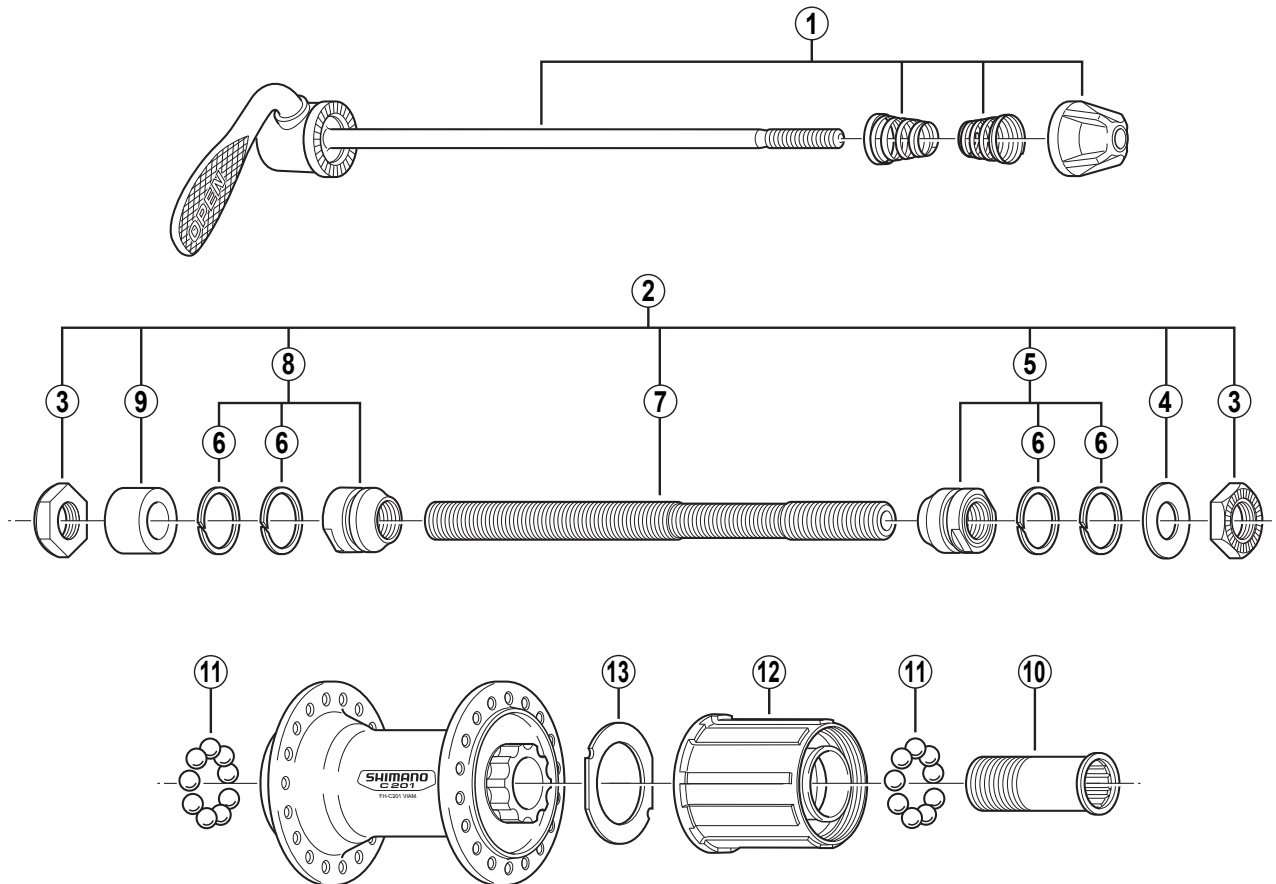

SHIMANO C-SERIES Freehub FH-C201 8-Speed

• Use with CS-HG40-8l.

	Q'TY	ITEM NO.	SHIMANO CODE NO.	DESCRIPTION
		1	Y-3SL 98010	Complete Quick Release 166 mm (6-17/32")
		2	Y-3SL 98020	Complete Hub Axle 146 mm (5-3/4")
		3	Y-220 05012	Serated Lock Nut 4.5 mm
		4	Y-3AC09000	Right Hand Washer 0.5 mm
		5	Y-30G90500	Right Hand Cone (M10 x 15 mm) & Seal Rings
		6	Y-299 05000	Seal Ring
		7	Y-30K01200	Hub Axle 146 mm (5-3/4")
		8	Y-220 98080	Left Hand Cone (M10 x 15 mm) & Seal Rings
		9	Y-3SL 05000	Left Hand Axle Spacer 11 mm
		10	Y-3BL03000	Body Fixing Bolt
		11	Y-000 91310	Steel Ball (1/4") 18 pcs.
		12	Y-3SL 98030	Complete Freewheel Body w/Right Hand Dust Cap
		13	Y-3AN10000	Freewheel Body Washer

Over Lock Nut Dimension: 135 mm (5-5/16")

IL/FH Printed in Japan 9909-1914