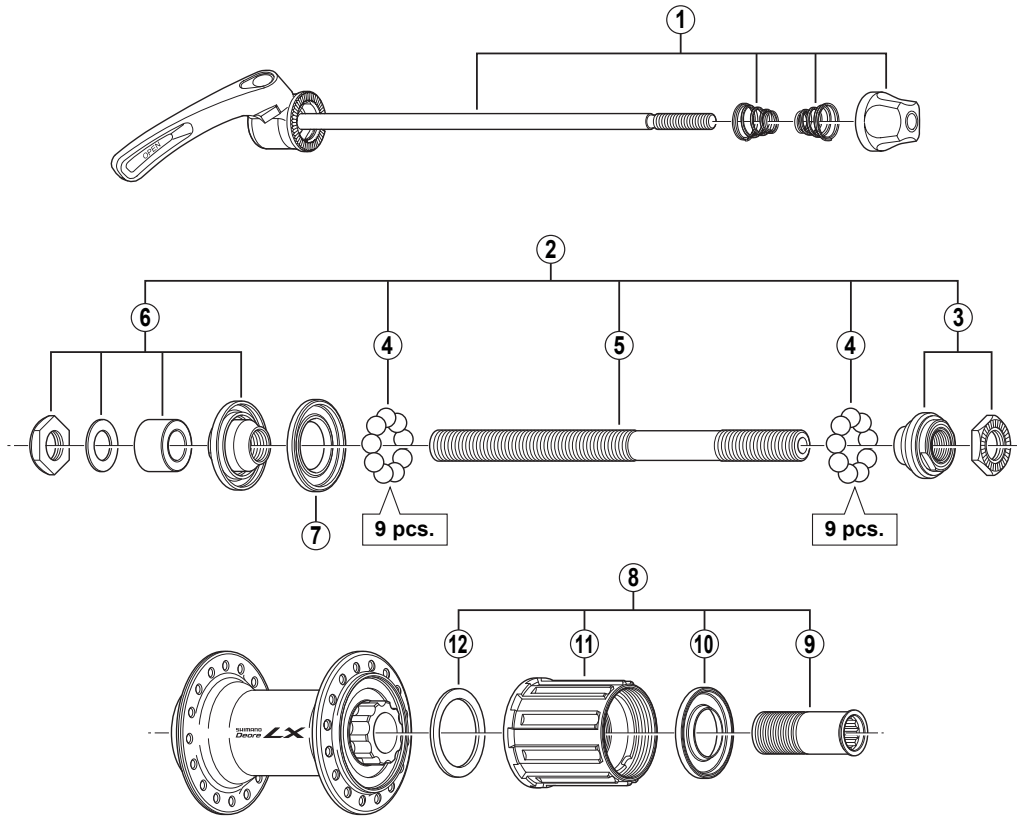

DEORE LX Freehub
FH-T660 8/9-Speed

• Over Lock Nut Dimension: 135 mm (5-5/16")

ITEM NO.	SHIMANO CODE NO.	DESCRIPTION	INTERCHANGEABILITY	
			FH-M760	FH-M580
1	Y-3CS98010	Complete Quick Release 168 mm (6-5/8")		
	Y-3CS98020	Complete Quick Release 173 mm (6-13/16")		
2	Y-3D698010	Complete Hub Axle 146 mm (5-3/4")		
3	Y-3D698020	Right Hand Lock Nut Unit		
4	Y-000 91310	Steel Ball (1/4") 18 pcs.	A	A
5	Y-30K 01200	Hub Axle M10 x 146 mm (5-3/4")		A
6	Y-3D698030	Left Hand Lock Nut Unit		
7	Y-3CR09000	Left Hand Seal Ring		
8	Y-3D698040	Complete Freewheel Body		
9	Y-3BL03000	Body Fixing Bolt	A	A
10	Y-3CR08000	Right Hand Seal Ring		
11	Y-3D698050	Freewheel Body Unit		
12	Y-375 04000	Freewheel Body Washer	A	A

A: Same parts.

B: Parts are usable, but differ in materials, appearance, finish, size, etc.

Absence of mark indicates non-interchangeability.

0805-2842A

Specifications are subject to change without notice.

SHIMANO