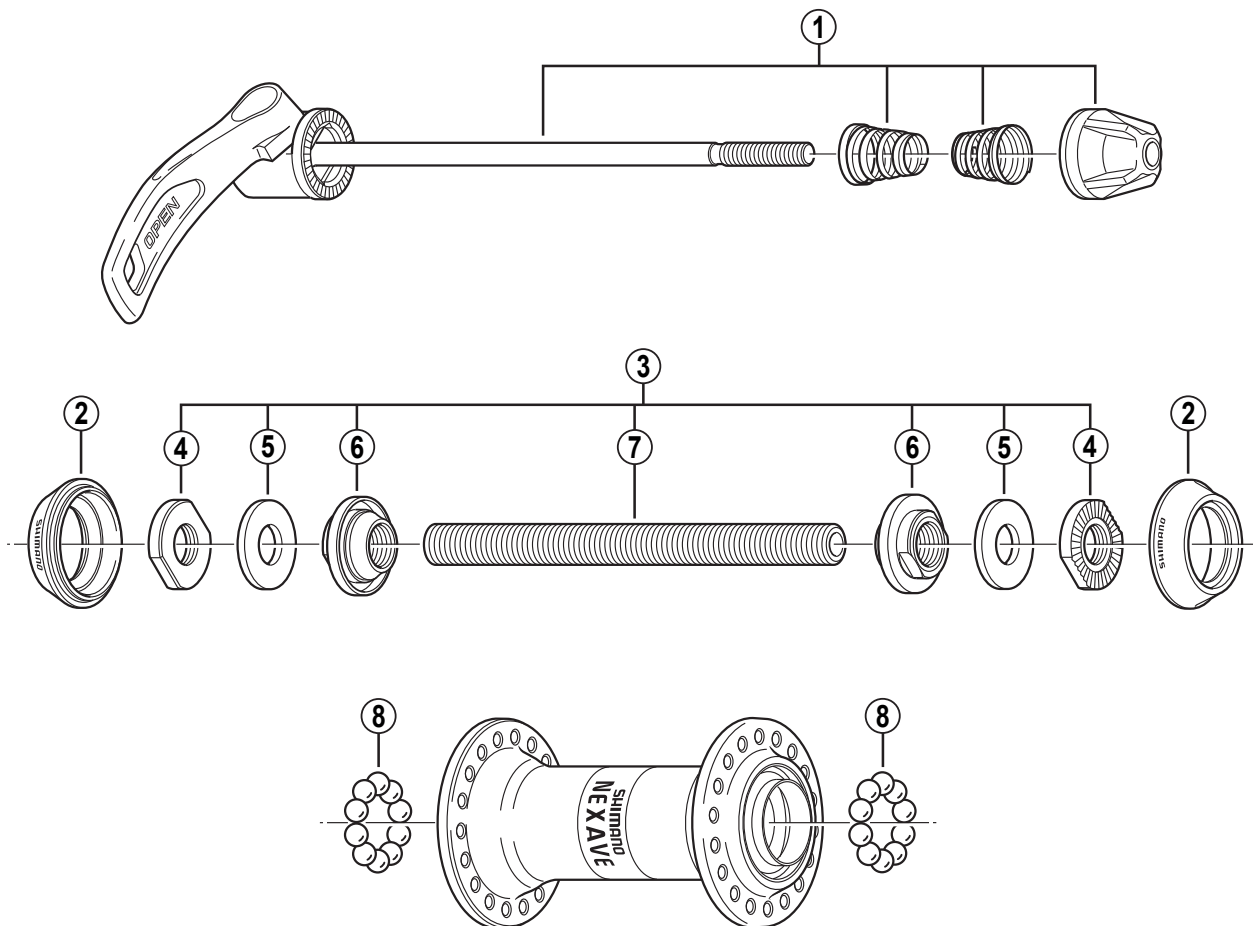

SHIMANO NEXAVE Front Hub

HB-T300

	Q'TY	ITEM NO.	SHIMANO CODE NO.	DESCRIPTION
		1	3-22K 90100	Complete Quick Release 133 mm (5-1/4")
		2	4-21H 04000	Rubber Seal
		3	3-21H 98070	Complete Hub Axle 108 mm (4-1/4")
		4	4-21H 08100	Serrated Lock Nut 3 mm
		5	4-21H 10200	Washer 2 mm
		6	3-21H 98080	Cone (M9 x 10.4 mm) w/Dust Cover
		7	4-21C 03100	Hub Axle 108 mm (4-1/4")
		8	3-000 91210	Steel Ball (3/16") 20 pcs.

Over Lock Nut Dimensions: 100 mm (3-15/16")

IL/HB Printed in Japan 9811-1768