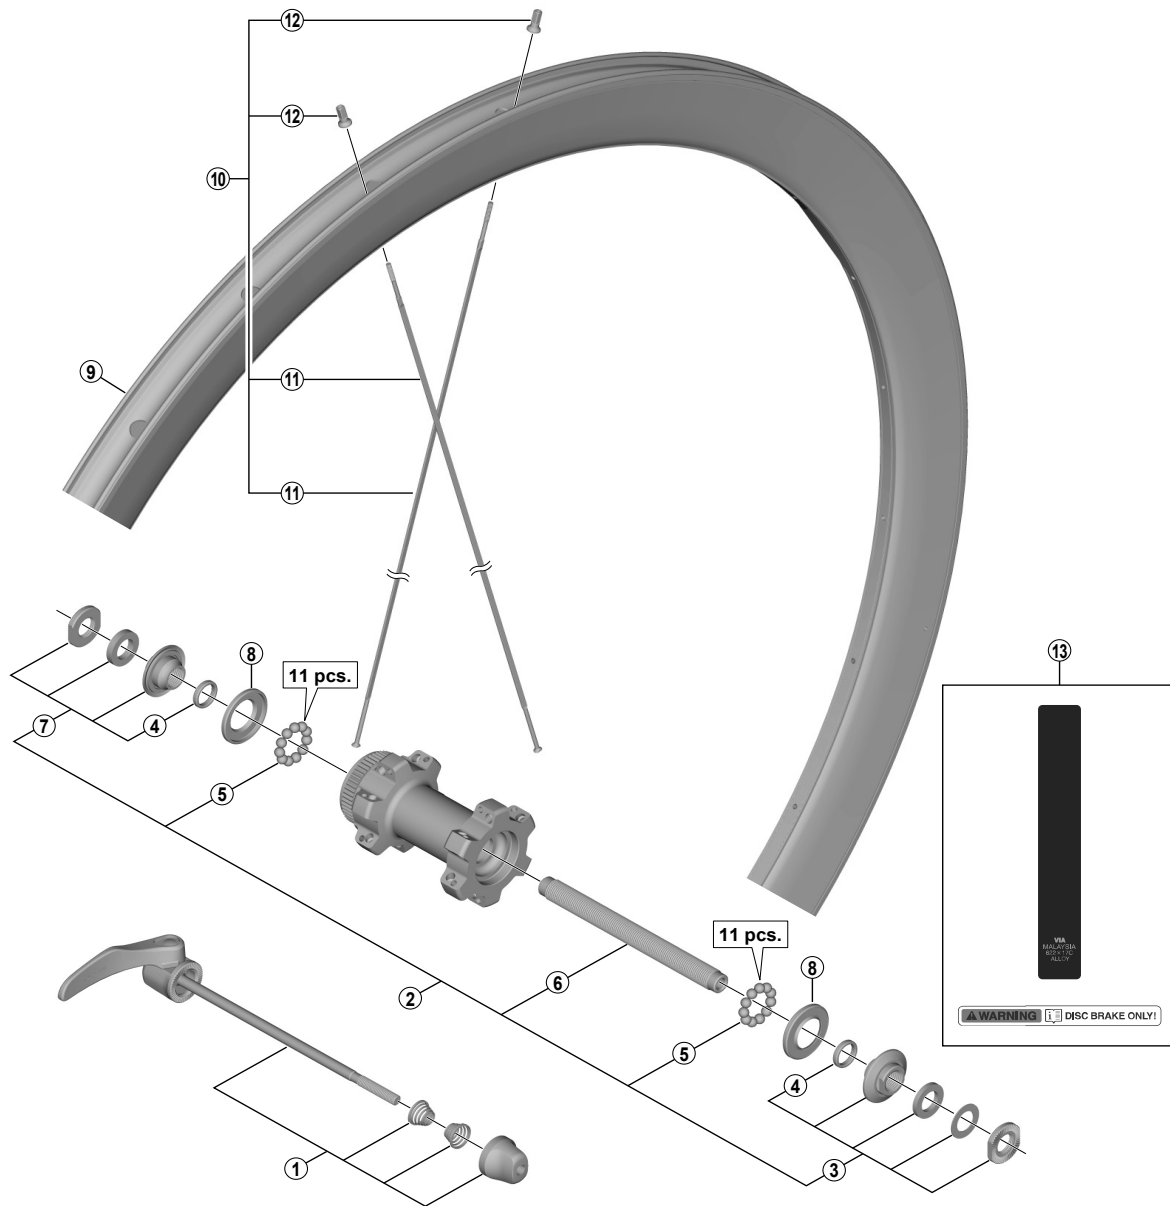

METREA Front Wheel WH-U5000-F

• Over Lock Nut Dimension: 100 mm (3-15/16")

ITEM NO.	SHIMANO CODE NO.	DESCRIPTION	INTERCHANGEABILITY	
1	Y06F98010	Complete Quick Release 133 mm (5-1/4")		
2	Y06F98020	Complete Hub Axle 108 mm (4-1/4")	A	
3	Y06F98030	Right Hand Lock Nut Unit	A	
4	Y2T804000	O-Ring	A	
5	Y4BB98030	Steel Ball (3/16") 22 pcs.	A	
6	Y25W03000	Hub Axle M10 x 108 mm (4-1/4")	A	
7	Y06F98040	Left Hand Lock Nut Unit	A	
8	Y2TA06000	Seal Ring	A	
9	EWHRIMZ2F50	Rim {24H}		
10	EWHSPOKEY272U	Spoke Unit {Spoke (289 mm x 24 pcs.) / Nipple (24 pcs.)}		
11	Y06F00012	Spoke (289 mm)		
12	Y4T713000	Inner Nipple		
13	Y06F98050	Rim Sticker Unit		

A: Same parts.

B: Parts are usable, but differ in materials, appearance, finish, size, etc.

Absence of mark indicates non-interchangeability.

Specifications are subject to change without notice.

WH-FRX31

Apr.-2016-3969