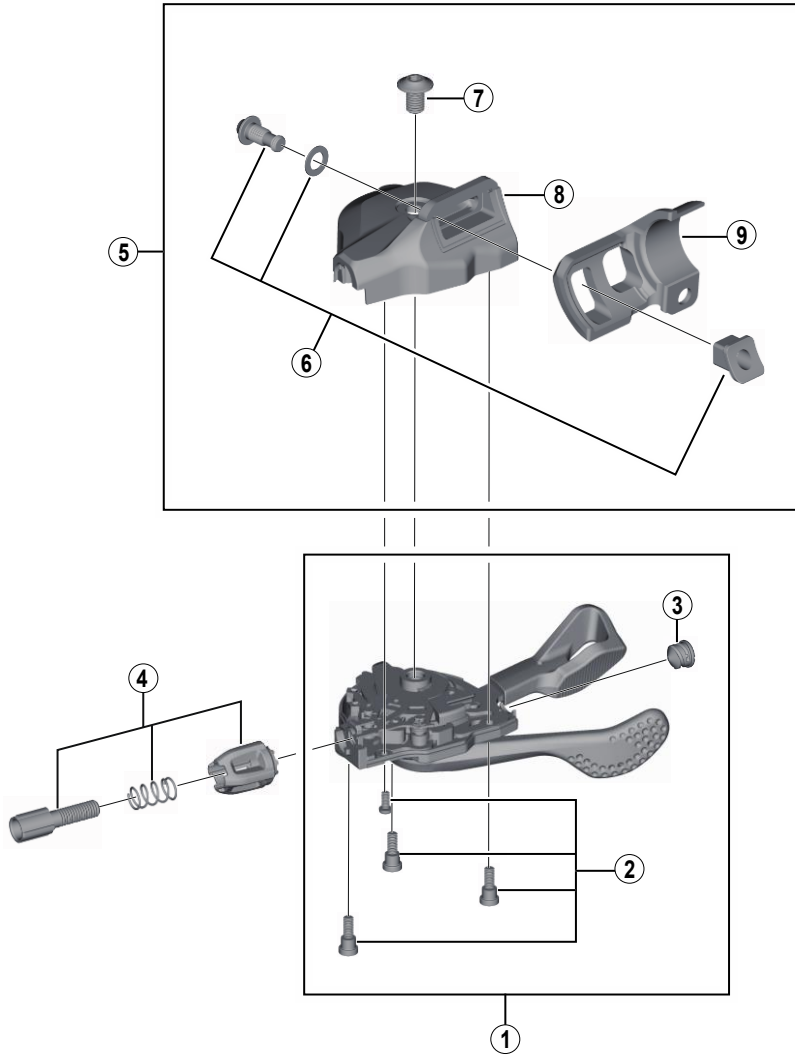

DEORE XT Rapidfire Plus Lever
SL-M8000-I I-spec II (3/2x11-speed)

SL-M8000

| ITEM NO. | SHIMANO CODE NO. | DESCRIPTION | INTERCHANGEABILITY | | |
|----------|------------------|----------------------------------|--------------------|--|--|
| 1 | Y03K98100 | R.H. Shifting Lever Unit | | | |
| | Y03L98100 | L.H. Shifting Lever Unit | | | |
| 2 | Y6T798020 | Shifting Lever Fixing Screw Unit | | | |
| 3 | Y6CD33000 | Inner Hole Cap | A | | |
| 4 | Y03K98030 | Cable Adjusting Bolt Unit | A | | |
| | Y03K98110 | R.H. Cover Unit | | | |
| 5 | Y03L98110 | L.H. Cover Unit | | | |
| | Y01U98060 | Integration Bolt Unit (M5 x 12) | | | |
| 7 | Y01V40000 | Unit Fixing Bolt (M5 x 8) | | | |
| 8 | Y03K98120 | R.H. Cover | | | |
| | Y03L98120 | L.H. Cover | | | |
| 9 | Y03K31000 | R.H. Bracket | | | |
| | Y03L81000 | L.H. Bracket | | | |

A: Same parts.

B: Parts are usable, but differ in materials, appearance, finish, size, etc.

Absence of mark indicates non-interchangeability.

Specifications are subject to change without notice.

Jun.-2015-3884