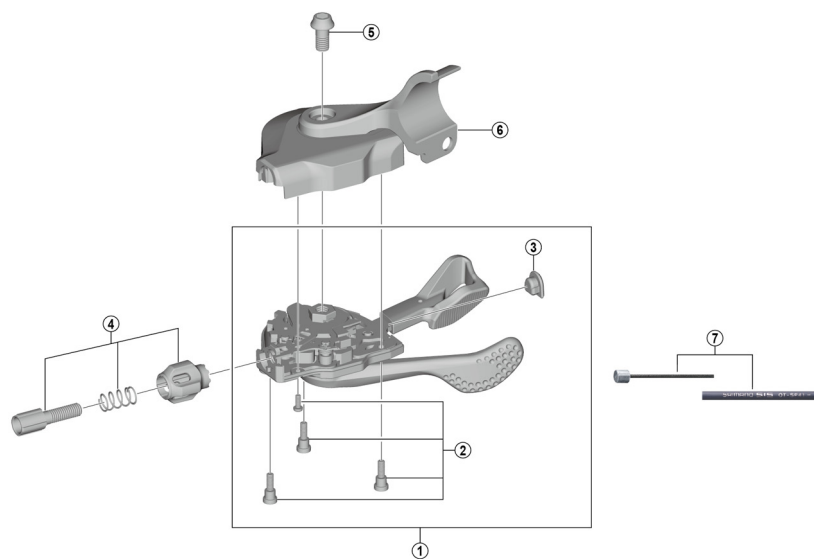

Rapidfire Plus Lever

SL-RS700-I I-spec II (2x11-speed)

ITEM NO.	SHIMANO CODE NO.	DESCRIPTION
1	Y02A98060	R.H. Shifting Lever Unit
	Y02B98060	L.H. Shifting Lever Unit
2	Y6T798020	Shifting Lever Fixing Screw Unit
3	Y02B48000	Inner Hole Cap
4	Y6T898020	Cable Adjusting Bolt Unit
5	Y6T846000	Unit Fixing Bolt (M5 x 9.5)
6	Y02A98070	R.H. Bracket
	Y02B98070	L.H. Bracket
7	Y60198010	OT-SP41 OPTISLICK shift cable sets (Black) • Outer cap with short tongue for ST-9000 (2 pcs.) • SIS-SP40 outer caps (3 pcs.) • SIS-SP40 sealed outer caps (1 pc.) • Inner end caps (2 pcs.)
	Y60198030	OT-SP41 OPTISLICK shift cable sets (White) • Outer cap with short tongue for ST-9000 (2 pcs.) • SIS-SP40 outer caps (3 pcs.) • SIS-SP40 sealed outer caps (1 pc.) • Inner end caps (2 pcs.)
	Y60198080	OT-SP41 OPTISLICK shift cable sets (Yellow) • Outer cap with short tongue for ST-9000 (2 pcs.) • SIS-SP40 outer caps (3 pcs.) • SIS-SP40 sealed outer caps (1 pc.) • Inner end caps (2 pcs.)
	Y60198040	OT-SP41 OPTISLICK shift cable sets (Red) • Outer cap with short tongue for ST-9000 (2 pcs.) • SIS-SP40 outer caps (3 pcs.) • SIS-SP40 sealed outer caps (1 pc.) • Inner end caps (2 pcs.)
	Y60198070	OT-SP41 OPTISLICK shift cable sets (Blue) • Outer cap with short tongue for ST-9000 (2 pcs.) • SIS-SP40 outer caps (3 pcs.) • SIS-SP40 sealed outer caps (1 pc.) • Inner end caps (2 pcs.)
	Y60198060	OT-SP41 OPTISLICK shift cable sets (Green) • Outer cap with short tongue for ST-9000 (2 pcs.) • SIS-SP40 outer caps (3 pcs.) • SIS-SP40 sealed outer caps (1 pc.) • Inner end caps (2 pcs.)
	Y60198050	OT-SP41 OPTISLICK shift cable sets (Orange) • Outer cap with short tongue for ST-9000 (2 pcs.) • SIS-SP40 outer caps (3 pcs.) • SIS-SP40 sealed outer caps (1 pc.) • Inner end caps (2 pcs.)
	Y60198020	OT-SP41 OPTISLICK shift cable sets (High-tech gray) • Outer cap with short tongue for ST-9000 (2 pcs.) • SIS-SP40 outer caps (3 pcs.) • SIS-SP40 sealed outer caps (1 pc.) • Inner end caps (2 pcs.)