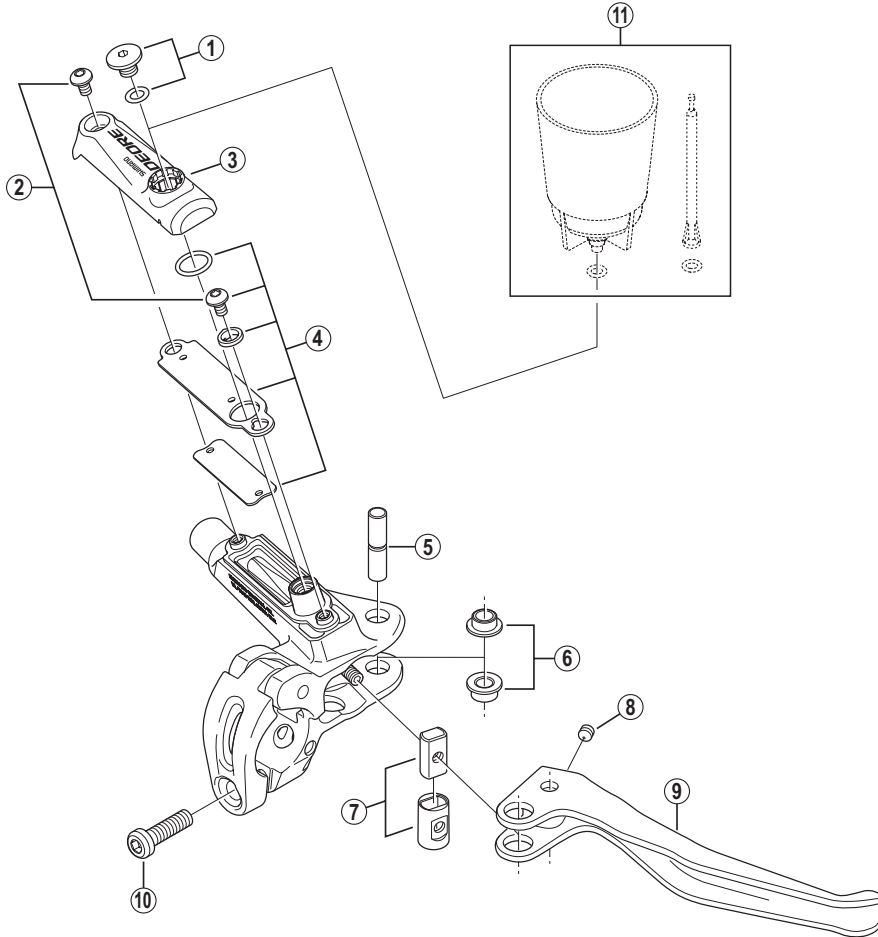

DEORE Brake Lever

BL-T615 For Disc Brake

BL-T615

ITEM NO.	SHIMANO CODE NO.	DESCRIPTION	INTERCHANGEABILITY
1	Y8VJ98010	Bleed Screw (M5 x 4.7) & O-Ring	A
2	Y8VC98050	Lid Fixing Bolt (M3) 2 pcs.	A
3	Y8WB05000	R.H. Lid (Silver)	
	Y8WB05010	L.H. Lid (Silver)	
	Y8WB06000	R.H. Lid (Black)	
	Y8WB06010	L.H. Lid (Black)	
4	Y8VN98010	Separator Unit	A
5	Y8UW09100	Lever Axle $\phi 5$	A
6	Y8UW98060	Lever Axle Bush A & B	A
7	Y8W498010	Adjust Boss & Sleeve	A
8	Y8SZ07000	Lever Axle Fixing Bolt	A
9	Y8WB98010	Lever Member (Silver)	B
	Y8W498030	Lever Member (Black)	B
10	Y8VC10000	Clamp Bolt (M5 x 18)	A
11	ESMDISCBP	Funnel & Oil Stopper	A

A: Same parts.

B: Parts are usable, but differ in materials, appearance, finish, size, etc.

Absence of mark indicates non-interchangeability.

Aug.-2013-3499
© Shimano Inc. I

Specifications are subject to change without notice.