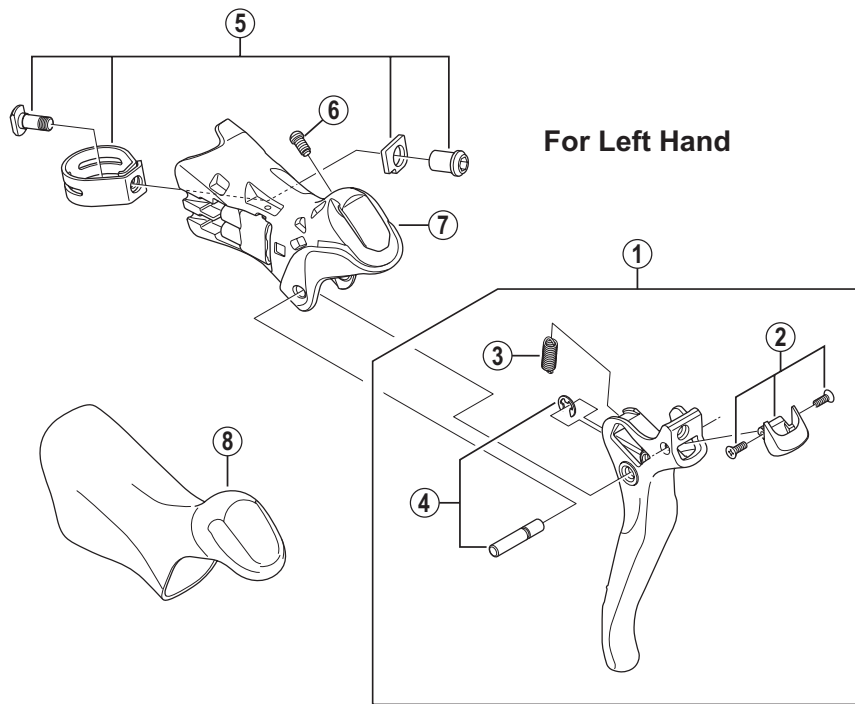

ALFINE Brake Lever BL-S705-L

ITEM NO.	SHIMANO CODE NO.	DESCRIPTION	INTERCHANGEABILITY	
1	Y8W998010	L.H. Main Lever Assembly (Black)		
	Y8W998020	L.H. Main Lever Assembly (Silver)		
2	Y6DZ98030	Name Plate & Fixing Screws		A
3	Y6VE17000	Return Spring	A	A
4	Y6VE98030	Lever Axle & E-Ring	A	A
5	Y6DZ98040	Clamp Band Unit (ø23.8 mm - ø24.2 mm)	A	A
6	Y6DZ49000	Grip Adjusting Screw	A	A
7	Y8W998030	L.H. Bracket		
8	Y6VE98060	Bracket Covers (Pair)		A

A: Same parts.

B: Parts are usable, but differ in materials, appearance, finish, size, etc.

Absence of mark indicates non-interchangeability.

ST-6770
ST-S705

Jan.-2013-3300
© Shimano Inc. I

Specifications are subject to change without notice.