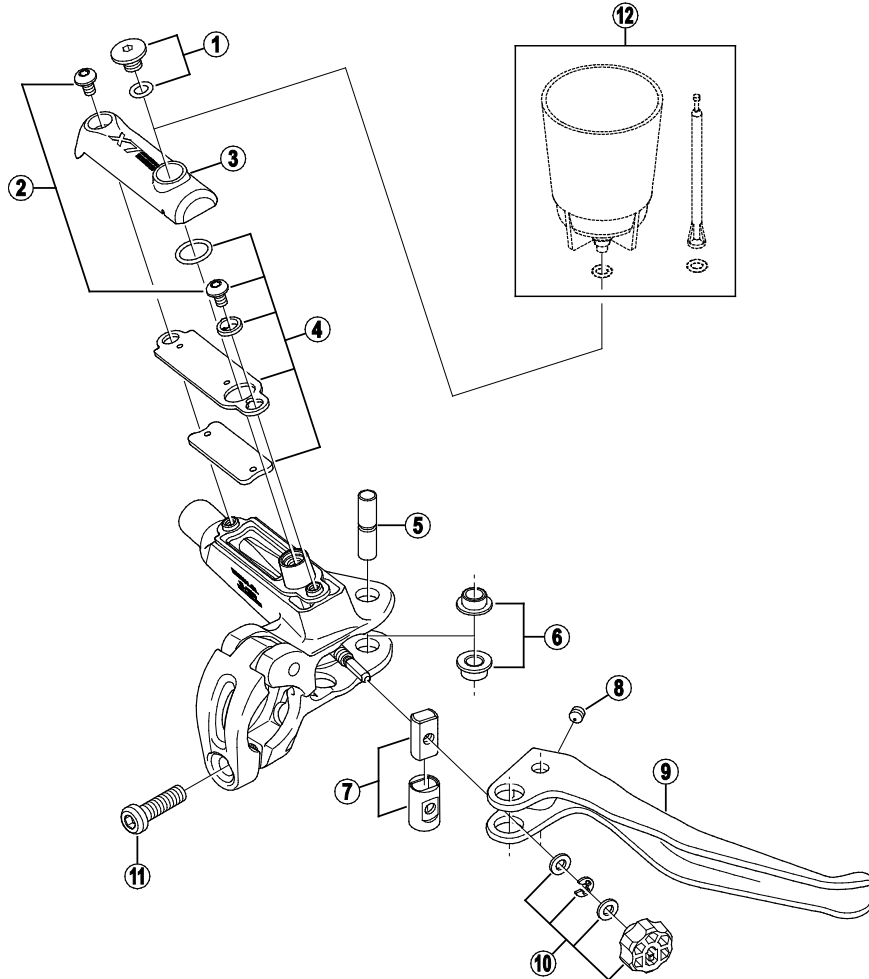

DEORE LX Brake Lever

BL-T675 For Disc Brake

BL-T675

ITEM NO.	SHIMANO CODE NO.	DESCRIPTION	INTERCHANGEABILITY
1	Y8VJ98010	Bleed Screw (M5 x 4.7) & O-Ring	B
2	Y8VC98050	Lid Fixing Bolt (M3) 2 pcs.	A
3	Y8VN05100	R.H. Lid (Silver)	
	Y8VN06100	L.H. Lid (Silver)	
	Y8VN05110	R.H. Lid (Black)	
	Y8VN06110	L.H. Lid (Black)	
4	Y8VN98010	Separator Unit	
5	Y8UW09100	Lever Axle $\varnothing 5$	
6	Y8UW98060	Lever Axle Bush A & B	A
7	Y8W498010	Adjust Boss & Sleeve	
8	Y8SZ07000	Lever Axle Fixing Bolt	
9	Y8W498020	Lever Member (Silver)	
	Y8W498030	Lever Member (Black)	
10	Y8W498040	Reach Adjust Grip Unit	B
11	Y8VC10000	Clamp Bolt (M5 x 18)	A
12	ESMDISCBP	Funnel & Oil Stopper	A

A: Same parts.

B: Parts are usable, but differ in materials, appearance, finish, size, etc.

Absence of mark indicates non-interchangeability.

Jul.-2012-3306
© Shimano Inc. I

Specifications are subject to change without notice.