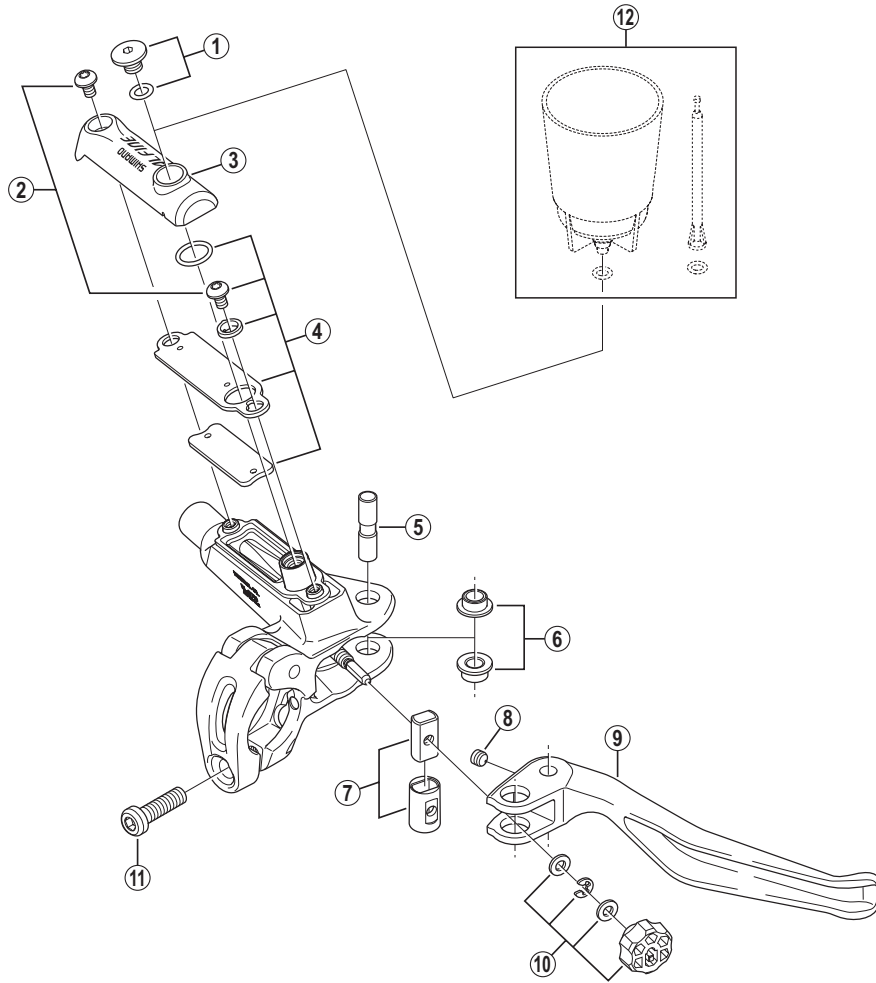

ALFINE Brake Lever

BL-S700 For Disc Brake

BL-T785
BL-M785

ITEM NO.	SHIMANO CODE NO.	DESCRIPTION	INTERCHANGEABILITY
1	Y8VC98010	Bleed Screw (M5 x 4.7) & O-Ring	A A
* 2	Y8VC98050	Lid Fixing Bolt (M3) 2 pcs.	A A
* 3	Y8VN05000	R.H. Lid (Silver)	
* 3	Y8VN06000	L.H. Lid (Silver)	
* 3	Y8VN05010	R.H. Lid (Black)	
* 3	Y8VN06010	L.H. Lid (Black)	
* 4	Y8VN98010	Separator Unit (S700 Spec.)	
5	Y8VD05000	Lever Axle $\phi 5$	A
6	Y8UW98060	Lever Axle Bush A & B	A
7	Y8VD98010	Adjust Boss & Sleeve	A
8	Y88414000	Lever Axle Fixing Bolt	A
9	Y8VN01000	Lever Member (Silver)	B
9	Y8VN01010	Lever Member (Black)	B
10	Y8VD98020	Reach Adjust Grip Unit	A
11	Y8VC10000	Clamp Bolt (M5 x 18)	A A
12	ESMDISCBP	Funnel & Oil Stopper	A A

A: Same parts.

B: Parts are usable, but differ in materials, appearance, finish, size, etc.

Absence of mark indicates non-interchangeability.

Dec.-2011-3274A

© Shimano Inc. I

Specifications are subject to change without notice.