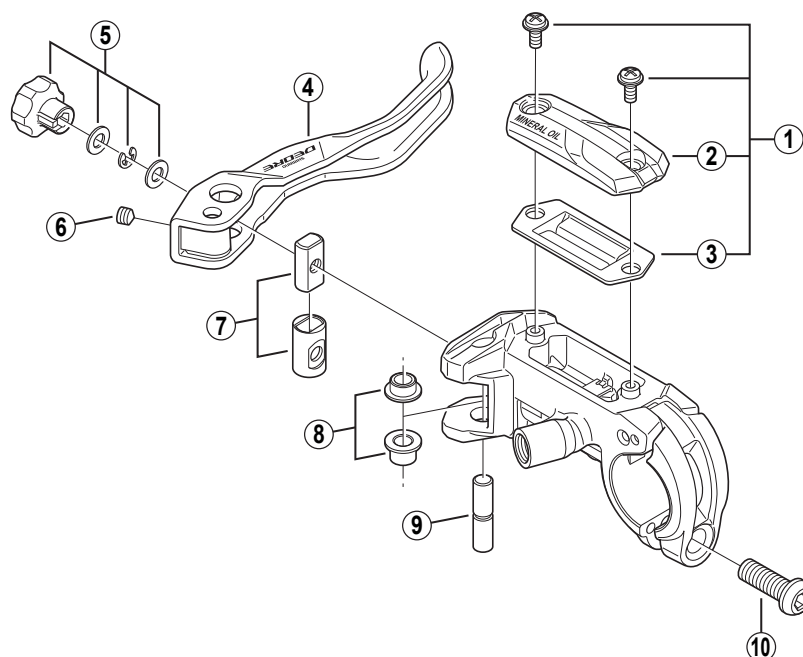

DEORE Brake Lever
BL-M595 For Disc Brake

ITEM NO.	SHIMANO CODE NO.	DESCRIPTION
1	Y-8UW98010	Lid Unit
2	Y-8UW14000	Lid
3	Y-8U9 13000	Diaphragm
4	Y-8UW98020	R.H. Lever Member
	Y-8UW98030	L.H. Lever Member
5	Y-8UW98040	Reach Adjust Grip Unit
6	Y-8SZ 07000	Lever Axle Fixing Bolt
7	Y-8UW98050	Adjust Boss & Sleeve
8	Y-8UW98060	Lever Axle Bush A & B
9	Y-8UW09000	Lever Axle
10	Y-8UW05000	Clamp Bolt (M6 x 18)