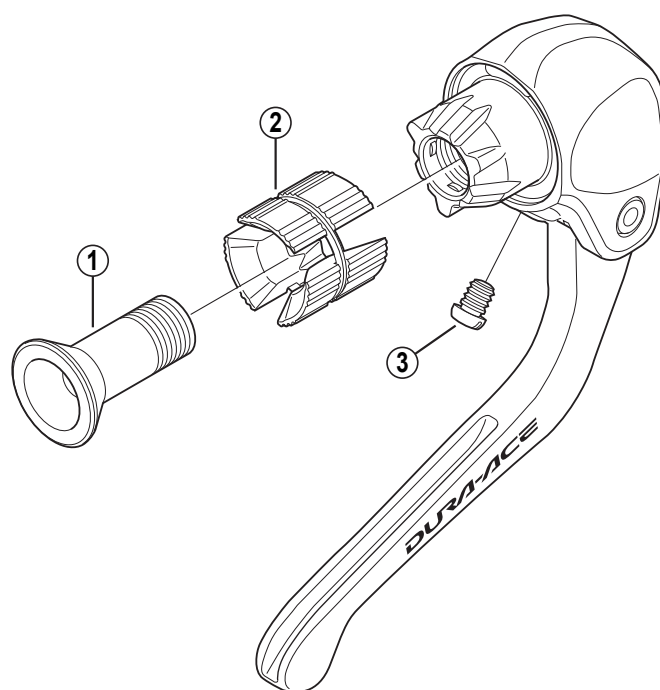

DURA-ACE Brake Lever

BL-TT79

BL-TT78

ITEM NO.	SHIMANO CODE NO.	DESCRIPTION	INTERCHANGEABILITY
1	Y-8UN05000	Expander Bolt	A
2	Y-8UN98010	Fixed Shoes (3 pcs.) & Segment Spring	A
3	Y-8UV12000	Grip Adjusting Bolt	

A: Same parts.

B: Parts are usable, but differ in materials, appearance, finish, size, etc.

Absence of mark indicates non-interchangeability.

0811-2897

Specifications are subject to change without notice.